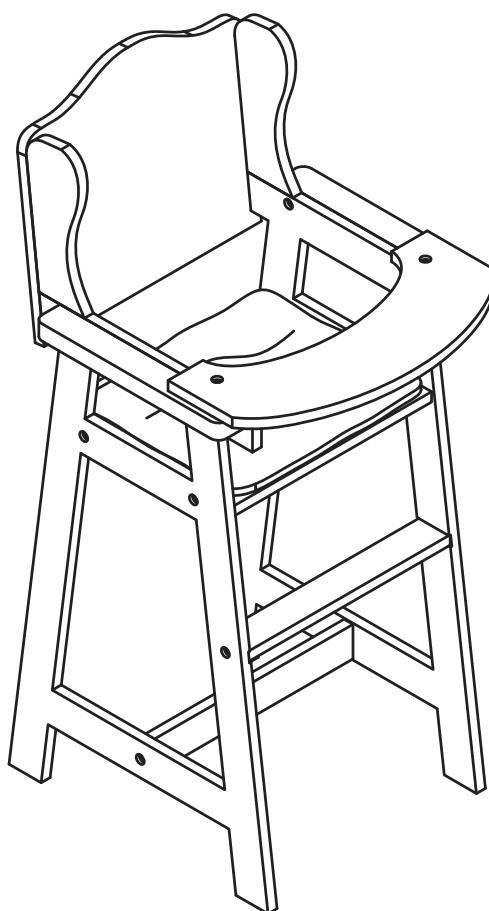

Baby Doll High Chair

TD-0098

Assembly Instruction

 **1-800-935-3959**
Mon - Fri 9:00am ~ 4:30pm EST
 support@teamson.com

 **+44 (0) 1952-916050**
Mon - Thu 9:00am ~ 5:00pm GMT
Friday 9:00am ~ 4:00pm GMT
 support@teamson.co.uk

WARNING

CHOKING HAZARD-small parts
Not for children under 3yrs
The toy is to be assembled by an adult.

TEAMSON™

USA ☎ 1-800-935-3959

EU ☎ +44 (0) 1952-916050

A stick figure is on the right, holding a telephone receiver to its ear with one hand and an 'Assembly instruction' manual with the other. A question mark is above the figure's head.