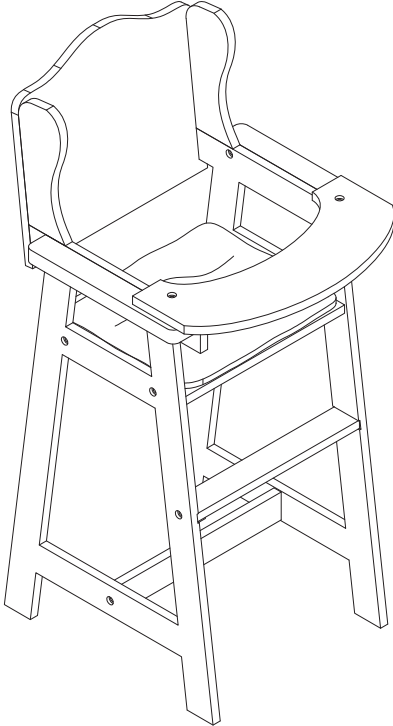

Baby Doll High Chair

TD-0098

Assembly Instruction

 **1-800-935-3959**
Mon - Fri 9:00am ~ 4:30pm EST
 support@teamson.com

 **+44 (0) 1952-916050**
Mon - Thu 9:00am ~ 5:00pm GMT
Friday 9:00am ~ 4:00pm GMT
 support@teamson.co.uk

WARNING

CHOKING HAZARD-small parts
Not for children under 3yrs
The toy is to be assembled by an adult.

TEAMSON™

USA ☎ 1-800-935-3959

EU ☎ +44 (0) 1952-916050

A stick figure is on the right, holding a telephone receiver to its ear with one hand and an 'Assembly instruction' manual with the other. A question mark is above the figure's head.

Made in China

Exploded Drawing

Product Parts

A

B

C

D

E