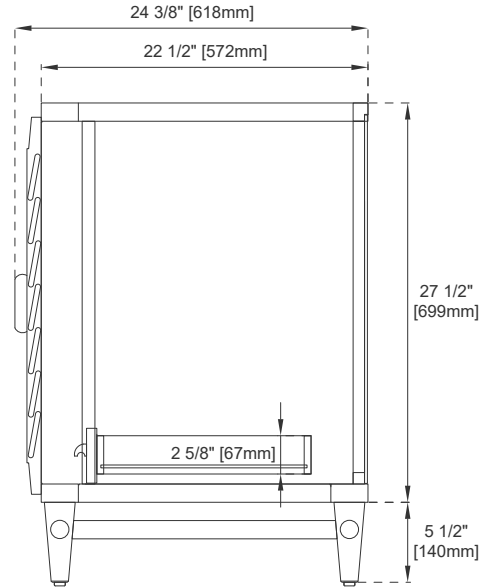

60" S PORTLAND VANITY

620-V60S-WW

Features and Materials

Solids: Soft Maple and Yellow Poplar
Veneers: Birch
Panels: Plywood
Installation Type: Floor Standing
Number of Basins: One, with Optional 3cm Top
Vanity Top Included: NO, Optional 3cm Tops Available with Sinks
Overflow: Yes, Front Facing
Number of Doors: Three
Number of Drawers: Seven
USB/Power Component: YES (ETL5011080)
Cord Length: 6'6"
Bamboo Storage Tray: One
Assembly Required: Installation of Optional 3cm Top with Sink
Drawer Box Material and Construction: 12mm Plywood/English Dovetail Joinery
Hardware: Whitewashed Walnut (Wood)
Fits Drain Hole Size: 1 3/4"
Full Extension, Soft Close Glides
European Soft Close Hinges
Aluminum Laminate Drawer Liners
Adjustable Levelers

Dimension

Width: 59-7/8"
Depth: 23-1/2"
Height: 33"
Rough-In Height: 21-1/2"

60" S PORTLAND VANITY

JAMES MARTIN VANITIES

620-V60S-WW

All dimensions are nominal

Diagrams are of cabinet only—James Martin Optional Countertops and sinks are not shown

Visit website for warranty and installation information
www.jamesmartinvanities.com

60" S PORTLAND VANITY

JAMES MARTIN VANITIES

620-V60S-WW

Side View

Side View

Back View

All dimensions are nominal