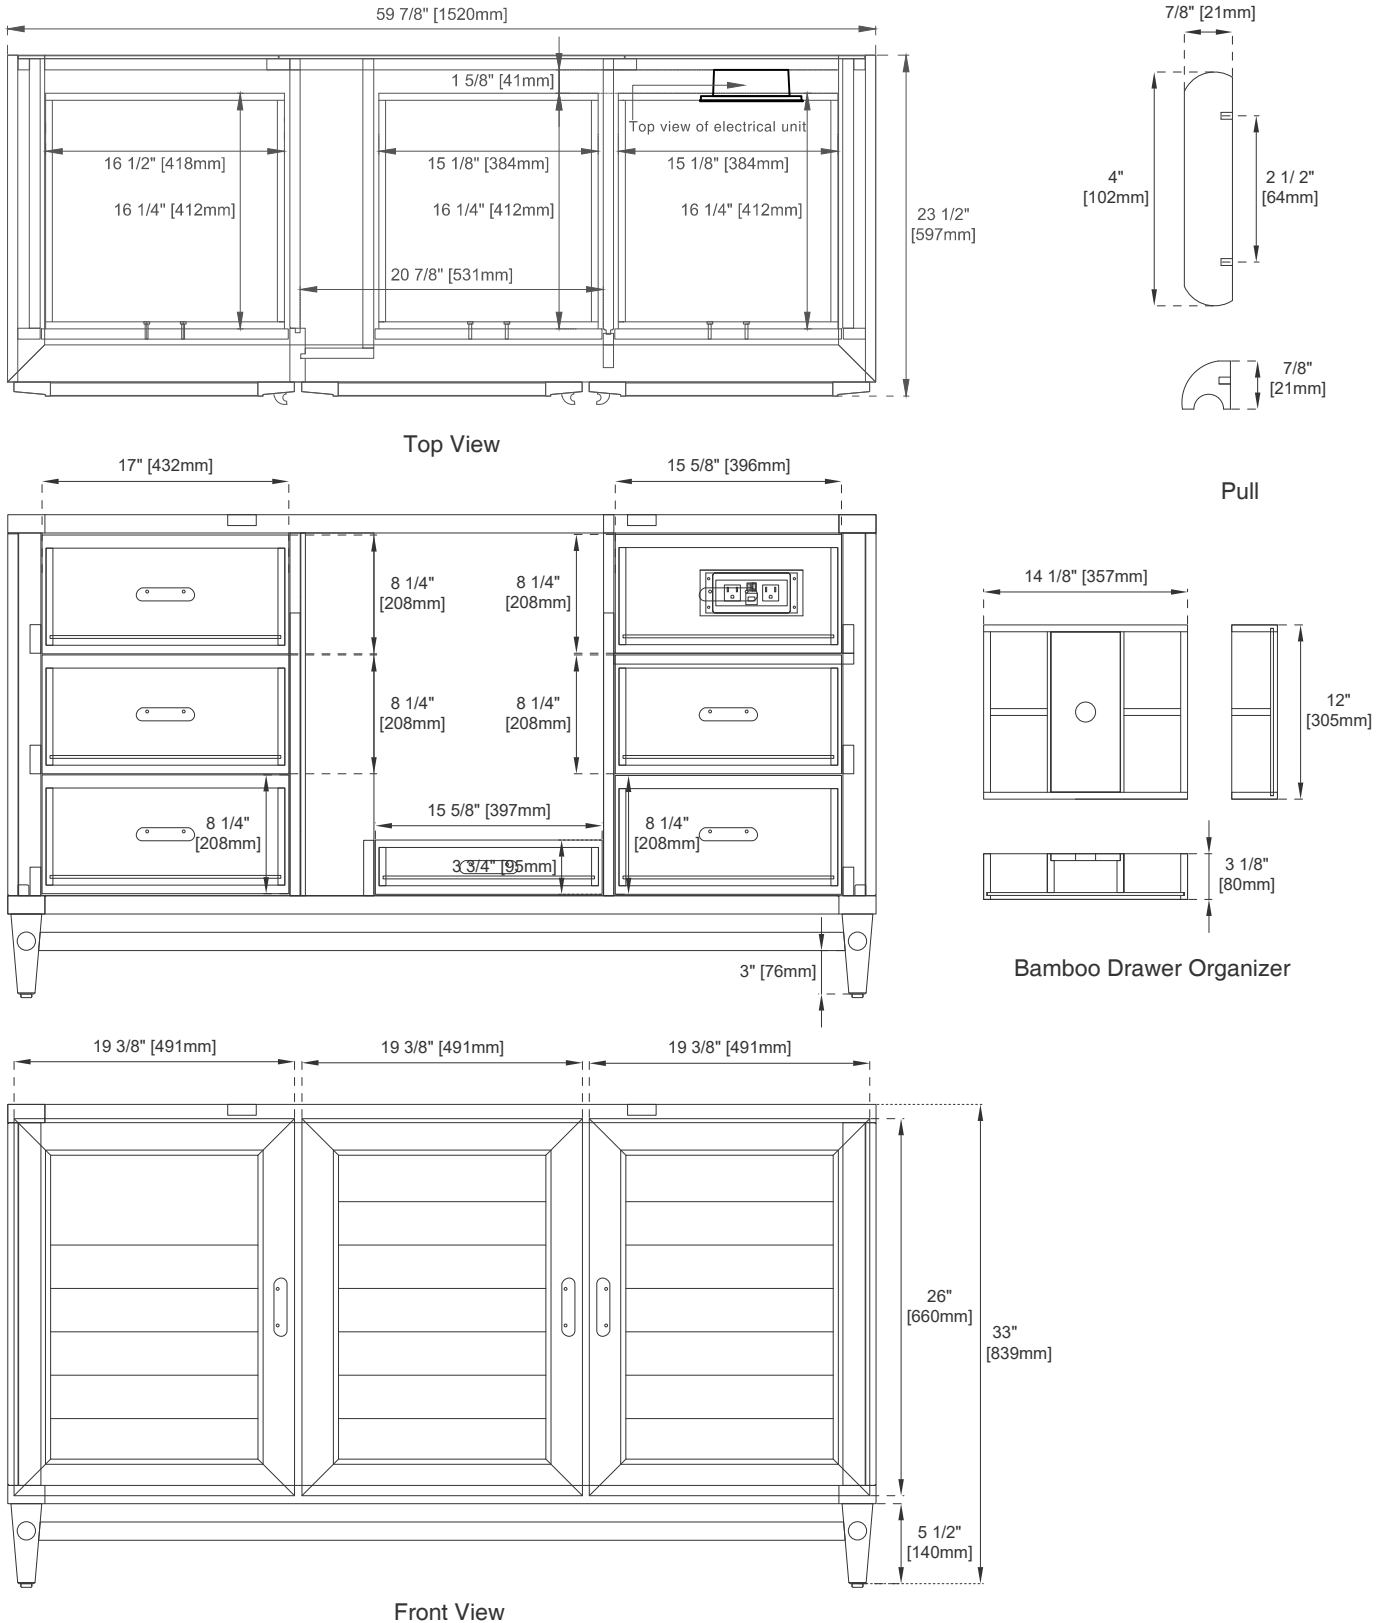

60" S PORTLAND VANITY

620-V60S-WW

Features and Materials

Solids: Soft Maple and Yellow Poplar
Veneers: Birch
Panels: Plywood
Installation Type: Floor Standing
Number of Basins: One, with Optional 3cm Top
Vanity Top Included: NO, Optional 3cm Tops Available with Sinks
Overflow: Yes, Front Facing
Number of Doors: Three
Number of Drawers: Seven
USB/Power Component: YES (ETL5011080)
Cord Length: 6'6"
Bamboo Storage Tray: One
Assembly Required: Installation of Optional 3cm Top with Sink
Drawer Box Material and Construction: 12mm Plywood/English Dovetail Joinery
Hardware: Whitewashed Walnut (Wood)
Fits Drain Hole Size: 1 3/4"
Full Extension, Soft Close Glides
European Soft Close Hinges
Aluminum Laminate Drawer Liners
Adjustable Levelers

Dimension

Width: 59-7/8"
Depth: 23-1/2"
Height: 33"
Rough-In Height: 21-1/2"

60" S PORTLAND VANITY

JAMES MARTIN VANITIES

620-V60S-WW

All dimensions are nominal

Diagrams are of cabinet only—James Martin Optional Countertops and sinks are not shown

Visit website for warranty and installation information
www.jamesmartinvanities.com

60" S PORTLAND VANITY

JAMES MARTIN VANITIES

620-V60S-WW

Side View

Side View

Back View

All dimensions are nominal