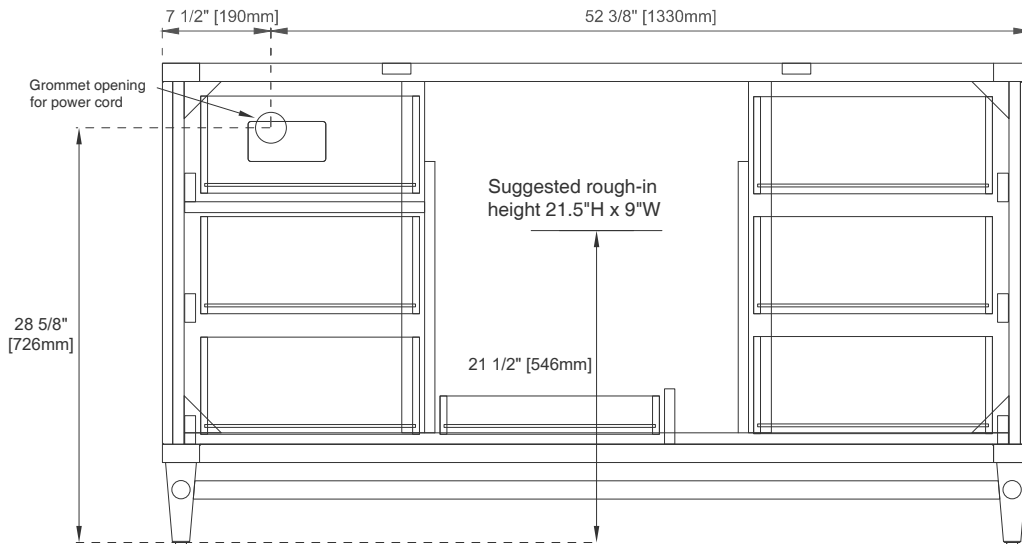

60" S PORTLAND VANITY

620-V60S-WW

Features and Materials

Solids: Soft Maple and Yellow Poplar
Veneers: Birch
Panels: Plywood
Installation Type: Floor Standing
Number of Basins: One, with Optional 3cm Top
Vanity Top Included: NO, Optional 3cm Tops Available with Sinks
Overflow: Yes, Front Facing
Number of Doors: Three
Number of Drawers: Seven
USB/Power Component: YES (ETL5011080)
Cord Length: 6'6"
Bamboo Storage Tray: One
Assembly Required: Installation of Optional 3cm Top with Sink
Drawer Box Material and Construction: 12mm Plywood/English Dovetail Joinery
Hardware: Whitewashed Walnut (Wood)
Fits Drain Hole Size: 1 3/4"
Full Extension, Soft Close Glides
European Soft Close Hinges
Aluminum Laminate Drawer Liners
Adjustable Levelers

Dimension

Width: 59-7/8"
Depth: 23-1/2"
Height: 33"
Rough-In Height: 21-1/2"

60" S PORTLAND VANITY

JAMES MARTIN VANITIES

620-V60S-WW

All dimensions are nominal

Diagrams are of cabinet only—James Martin Optional Countertops and sinks are not shown

Visit website for warranty and installation information
www.jamesmartinvanities.com

60" S PORTLAND VANITY

JAMES MARTIN VANITIES

620-V60S-WW

Side View

Side View

Back View

All dimensions are nominal