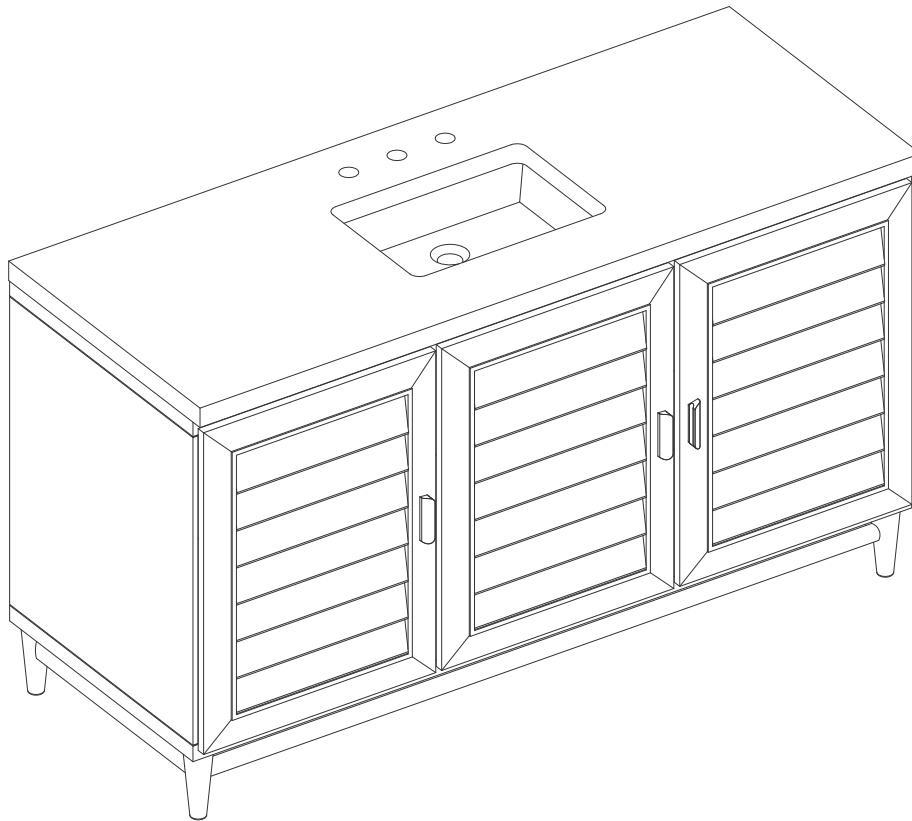

60" S PORTLAND VANITY

620-V60S-WW

Features and Materials

Solids: Soft Maple and Yellow Poplar
Veneers: Birch
Panels: Plywood
Installation Type: Floor Standing
Number of Basins: One, with Optional 3cm Top
Vanity Top Included: NO, Optional 3cm Tops Available with Sinks
Overflow: Yes, Front Facing
Number of Doors: Three
Number of Drawers: Seven
USB/Power Component: YES (ETL5011080)
Cord Length: 6'6"
Bamboo Storage Tray: One
Assembly Required: Installation of Optional 3cm Top with Sink
Drawer Box Material and Construction: 12mm Plywood/English Dovetail Joinery
Hardware: Whitewashed Walnut (Wood)
Fits Drain Hole Size: 1 3/4"
Full Extension, Soft Close Glides
European Soft Close Hinges
Aluminum Laminate Drawer Liners
Adjustable Levelers

Dimension

Width: 59-7/8"
Depth: 23-1/2"
Height: 33"
Rough-In Height: 21-1/2"

60" S PORTLAND VANITY

JAMES MARTIN VANITIES

620-V60S-WW

All dimensions are nominal

Diagrams are of cabinet only—James Martin Optional Countertops and sinks are not shown

Visit website for warranty and installation information
www.jamesmartinvanities.com

60" S PORTLAND VANITY

JAMES MARTIN VANITIES

620-V60S-WW

Side View

Side View

Back View

All dimensions are nominal