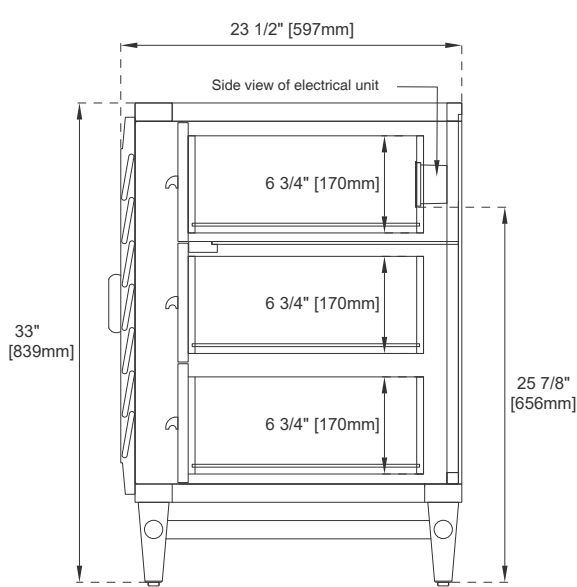

60" S PORTLAND VANITY

620-V60S-WW

Features and Materials

Solids: Soft Maple and Yellow Poplar
Veneers: Birch
Panels: Plywood
Installation Type: Floor Standing
Number of Basins: One, with Optional 3cm Top
Vanity Top Included: NO, Optional 3cm Tops Available with Sinks
Overflow: Yes, Front Facing
Number of Doors: Three
Number of Drawers: Seven
USB/Power Component: YES (ETL5011080)
Cord Length: 6'6"
Bamboo Storage Tray: One
Assembly Required: Installation of Optional 3cm Top with Sink
Drawer Box Material and Construction: 12mm Plywood/English Dovetail Joinery
Hardware: Whitewashed Walnut (Wood)
Fits Drain Hole Size: 1 3/4"
Full Extension, Soft Close Glides
European Soft Close Hinges
Aluminum Laminate Drawer Liners
Adjustable Levelers

Dimension

Width: 59-7/8"
Depth: 23-1/2"
Height: 33"
Rough-In Height: 21-1/2"

60" S PORTLAND VANITY

JAMES MARTIN VANITIES

620-V60S-WW

All dimensions are nominal

Diagrams are of cabinet only—James Martin Optional Countertops and sinks are not shown

Visit website for warranty and installation information
www.jamesmartinvanities.com

60" S PORTLAND VANITY

JAMES MARTIN VANITIES

620-V60S-WW

Side View

Side View

Back View

All dimensions are nominal