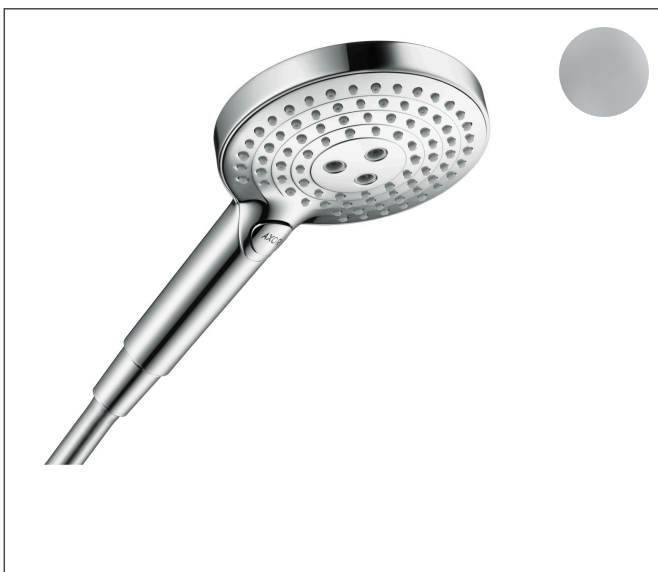

Brand AXOR  
 Art. Name **AXOR ShowerSolutions** Handshower 120 3-jet, 2.5 GPM  
 Art. Nr. 26053001  
 Surface chrome  
 Pos. 1

## Product Picture

## Features

- Spray modes: PowderRain, Rain, Whirl
- 87 no-clog spray channels
- Select button for comfortable alternation of spray modes
- Flow: 2.5 GPM (9.5 L/Min)