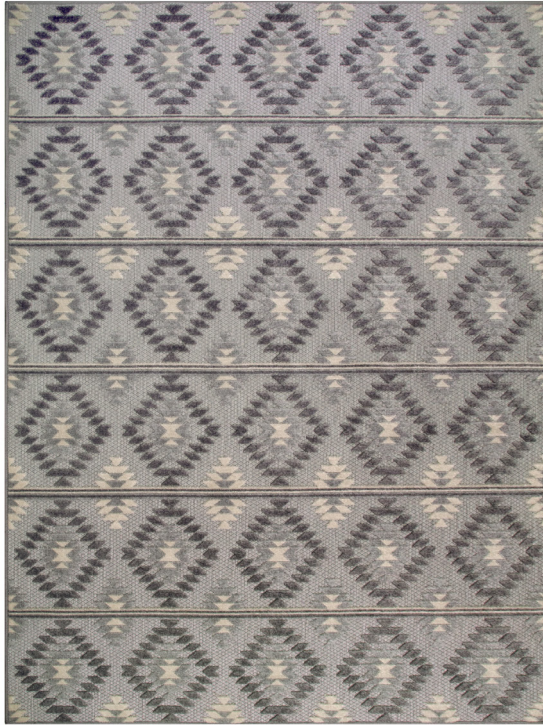

Cirrido Indoor/Outdoor Area Rug 4' x 6'  
Gray

0.2" Thick

**SPECIFICATIONS**

<b>MATERIAL:</b>	Polypropylene	<b>CONSTRUCTION:</b>	Machine Made
<b>BACKING MATERIAL:</b>	Polypropylene	<b>CONSTRUCTION TECHNIQUE:</b>	Power Loom
<b>INDOOR/OUTDOOR:</b>	Indoor/Outdoor Use	<b>REMOVABLE BACKING:</b>	No
<b>SHAPE:</b>	Rectangle	<b>NON-SLIP BACKING:</b>	No
<b>COLOR:</b>	Gray	<b>WATER RESISTANT:</b>	Yes
<b>ASSEMBLED DIMENSIONS:</b>	0.2" H x 4' W x 6' L	<b>SAFE FOR HEATED FLOORS:</b>	No
<b>ASSEMBLED WEIGHT:</b>	5.91 lbs.	<b>FLAME RETARDANT:</b>	No
<b>PILE HEIGHT:</b>	0.2"	<b>ANTI-MICROBIAL:</b>	No
<b>PILE HEIGHT VARIATION:</b>	Yes		
<b>RUG FRINGE OR TASSLE:</b>	No		
<b>MACHINE WASHABLE:</b>	No		
<b>RUG PAD RECOMMENDED:</b>	Yes		