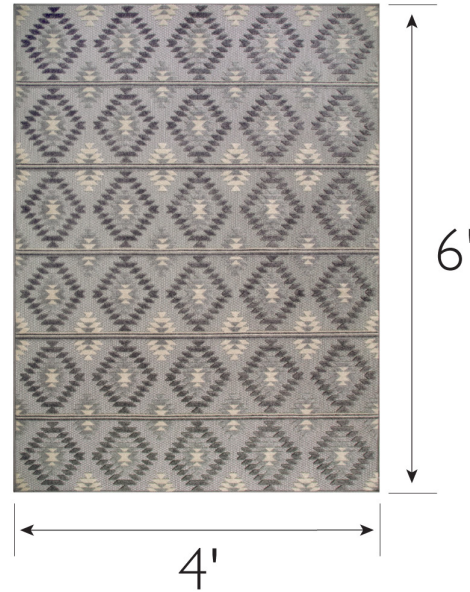

Cirrido Indoor/Outdoor Area Rug 4' x 6'  
Gray

0.2" Thick

**SPECIFICATIONS**

<b>MATERIAL:</b>	Polypropylene	<b>CONSTRUCTION:</b>	Machine Made
<b>BACKING MATERIAL:</b>	Polypropylene	<b>CONSTRUCTION TECHNIQUE:</b>	Power Loom
<b>INDOOR/OUTDOOR:</b>	Indoor/Outdoor Use	<b>REMOVABLE BACKING:</b>	No
<b>SHAPE:</b>	Rectangle	<b>NON-SLIP BACKING:</b>	No
<b>COLOR:</b>	Gray	<b>WATER RESISTANT:</b>	Yes
<b>ASSEMBLED DIMENSIONS:</b>	0.2" H x 4' W x 6' L	<b>SAFE FOR HEATED FLOORS:</b>	No
<b>ASSEMBLED WEIGHT:</b>	5.91 lbs.	<b>FLAME RETARDANT:</b>	No
<b>PILE HEIGHT:</b>	0.2"	<b>ANTI-MICROBIAL:</b>	No
<b>PILE HEIGHT VARIATION:</b>	Yes		
<b>RUG FRINGE OR TASSLE:</b>	No		
<b>MACHINE WASHABLE:</b>	No		
<b>RUG PAD RECOMMENDED:</b>	Yes		