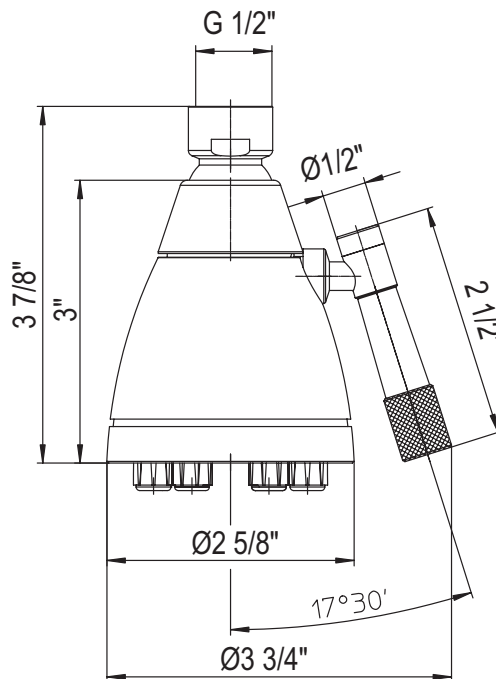

For warranty or additional information, contact:

U.S.A.
houseofrohl.com/support
1-800-777-9762

QUEBEC / MARITIMES / WESTERN CANADA
QUÉBEC / MARITIMES / OUEST CANADIEN
QUEBEC / MARITIMOS / CANADA OCCIDENTAL
houseofrohl.ca/support
1-866-473-8442

ONTARIO
houseofrohl.ca/support
1-800-287-5354