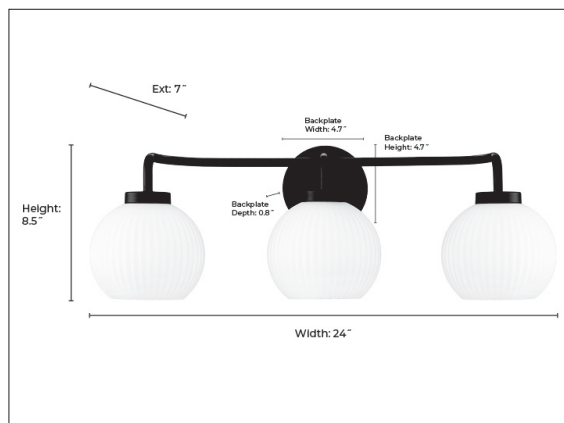

22403

OPRAH THREE LIGHT VANITY

FINISH

MB - Matte Black
PN - Polished Nickel
VB - Vintage Brass

DIMENSIONS

Width 24"
Height 8.5"
Ext. 7"
Backplate Width 4.7"
Backplate Depth 0.8"
Backplate Height 4.7"
Weight 6.6 lbs

MATERIAL

Steel

GLASS

Opal Ribbed

LAMPING

Bulbs 3-Medium
Bulb Base Medium (E26)
Watts per Bulb 60W
Voltage 120V
Total Wattage 180W
Bulbs Included No

CERTIFICATION

ETL Listed Damp Location

ITEM NUMBER

SKUs 22403 MB
22403 PN
22403 VB

22403 MB

22403 PN

22403 VB

Millennium Lighting
105 Declaration Drive
McDonough, GA 30253
www.millenniumlighting.com