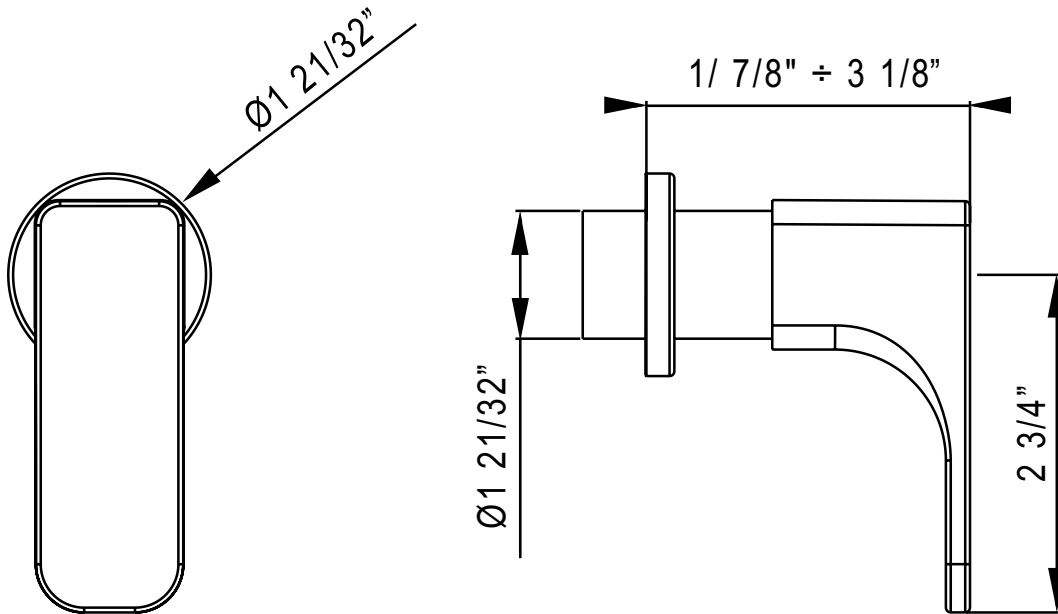

For warranty or additional information, contact:

U.S.A.
houseofrohl.com/support
1-800-777-9762

QUEBEC / MARITIMES / WESTERN CANADA
QUÉBEC / MARITIMES / OUEST CANADIEN
QUEBEC / MARITIMOS / CANADA OCCIDENTAL
houseofrohl.ca/support
1-866-473-8442

ONTARIO
houseofrohl.ca/support
1-800-287-5354