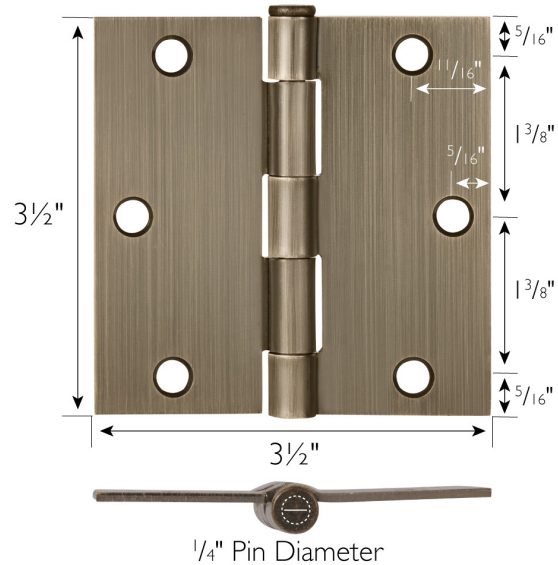

6-Hole 3 1/2" x 3 1/2", Square Corner Door Hinge 9-Pack  
Antique Brass

**SPECIFICATIONS**

<b>MATERIAL CONSTRUCTION:</b>	Steel
<b>MOUNTING HARDWARE INCLUDED:</b>	#9 x 3/4" (6 screws)
<b>TOOLS NEEDED FOR INSTALLATION:</b>	Screwdriver
<b>ASSEMBLED DIMENSIONS:</b>	3 1/2" H x 3 1/2" L x 0.125" D
<b>ASSEMBLED WEIGHT:</b>	2.5 lbs
<b>CORNER RADIUS:</b>	Square
<b>HINGE TYPE:</b>	Butt Hinge