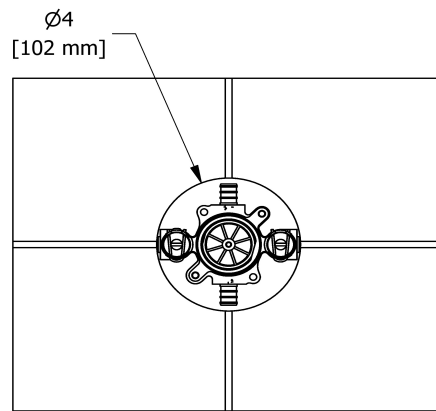

Certifications

- CSA B125.1
- ASME A112.18.1
- ASSE 1016
- CMR248 Approval

UPC®