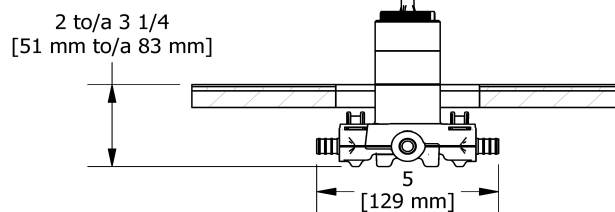

Certifications

- CSA B125.1
- ASME A112.18.1
- ASSE 1016
- CMR248 Approval

UPC®