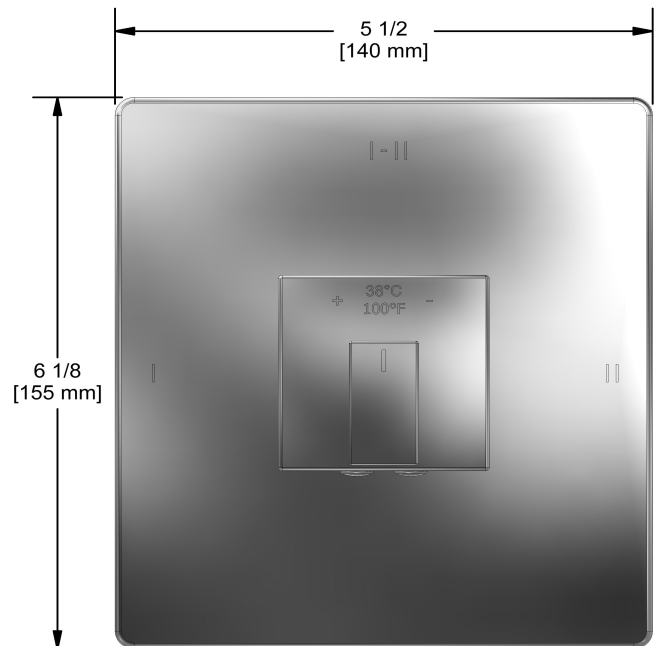

Certifications

- CSA B125.1
- ASME A112.18.1
- ASSE 1016
- CMR248 Approval

cUPC®