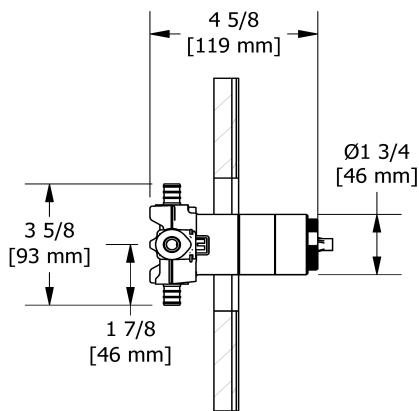

Certifications

- CSA B125.1
- ASME A112.18.1
- ASSE 1016
- CMR248 Approval

UPC®