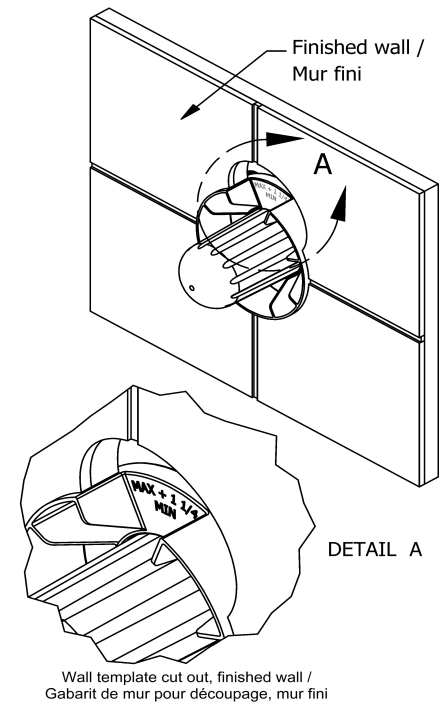

Certifications

- CSA B125.1
- ASME A112.18.1
- ASSE 1016
- CMR248 Approval

UPC®