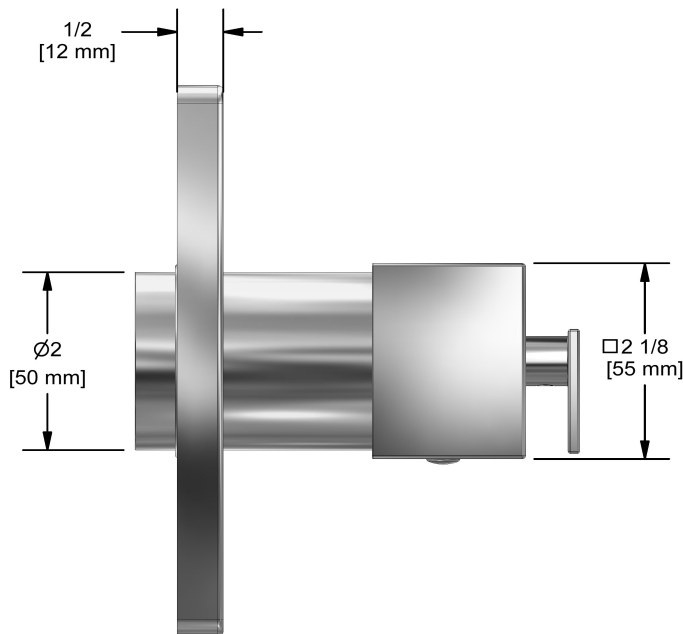

Certifications

- CSA B125.1
- ASME A112.18.1
- ASSE 1016
- CMR248 Approval

cUPC®