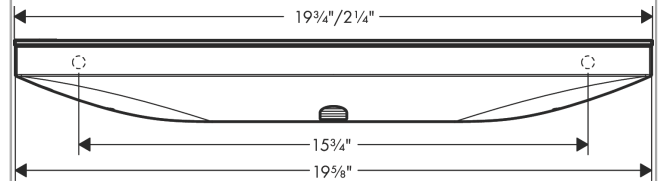

**Rainfinity**  
**Wall Outlet 500 with Handshower Holder and Shelf**  
 Finishes : **matte white** Part no. : **26843701**

**Description**

**Features**

- Metal connection angle
- 500 mm storage shelf
- ½" NPT
- installation: wall

**Compliance**

**Product image**

**Scale drawing**

**Rainfinity**  
**Wall Outlet 500 with Handshower Holder and Shelf**  
 Finishes : **matte white**    Part no. : **26843701**

Exploded drawing

Year of production: >04/20

**Rainfinity**  
**Wall Outlet 500 with Handshower Holder and Shelf**  
 Finishes : **matte white**    Part no. : **26843701**

**Spare parts list**

Year of production: >04/20

| <b>Pos.</b> | <b>Description</b>     | <b>Part no.</b> | <b>PC</b> | <b>PU</b> |
|-------------|------------------------|-----------------|-----------|-----------|
| 1           | mounting set           | 96179000        | 0         | 1         |
| 2           | mounting set           | 93661000        | 0         | 1         |
| 3           | non return valve DW 10 | 96456000        | 0         | 1         |
| 4           | screw cover            | 95181000        | 0         | 1         |