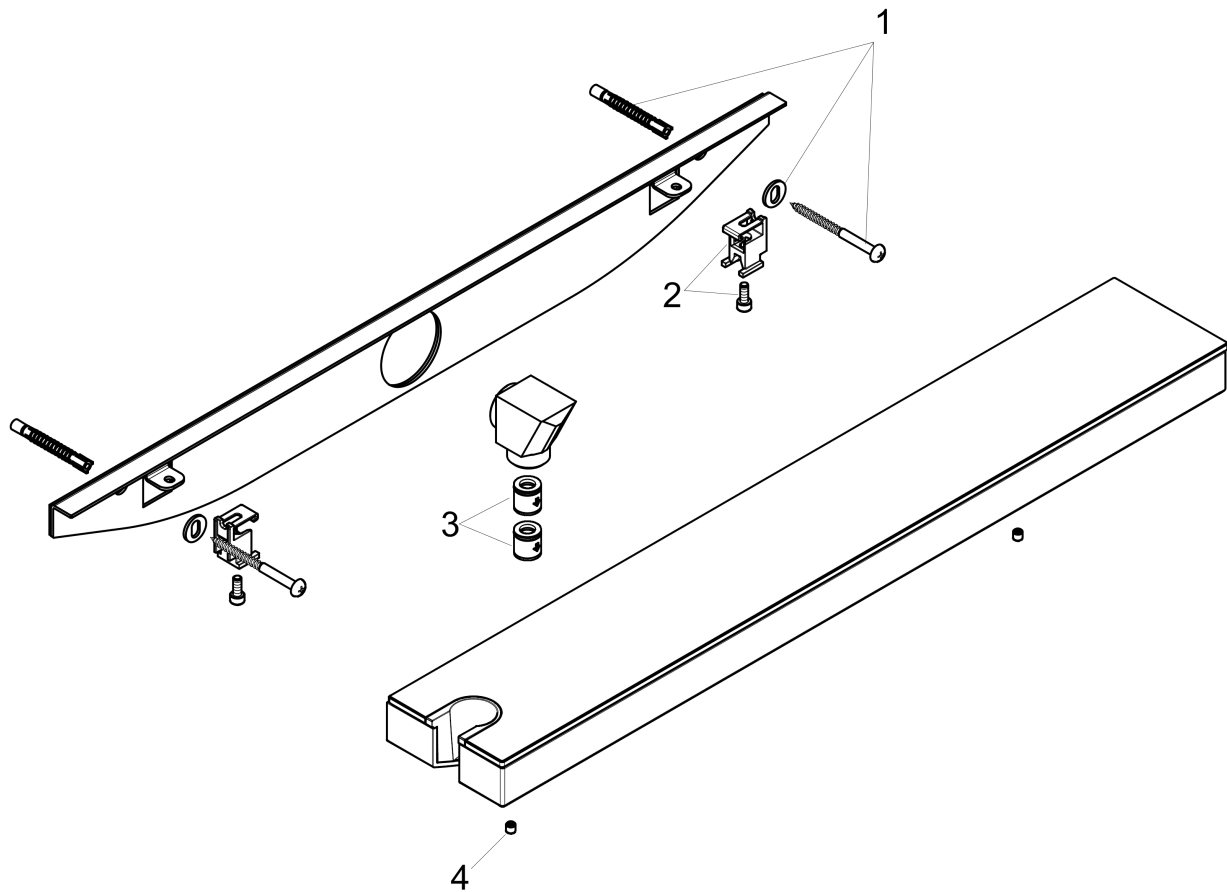

**Rainfinity**  
**Wall Outlet 500 with Handshower Holder and Shelf**  
 Finishes : **matte white** Part no. : **26843701**

**Description**

**Features**

- Metal connection angle
- 500 mm storage shelf
- ½" NPT
- installation: wall

**Compliance**

**Product image**

**Scale drawing**

**Rainfinity**  
**Wall Outlet 500 with Handshower Holder and Shelf**  
 Finishes : **matte white**    Part no. : **26843701**

Exploded drawing

Year of production: >04/20

**Rainfinity**  
**Wall Outlet 500 with Handshower Holder and Shelf**  
 Finishes : **matte white**    Part no. : **26843701**

**Spare parts list**

Year of production: >04/20

| <b>Pos.</b> | <b>Description</b>     | <b>Part no.</b> | <b>PC</b> | <b>PU</b> |
|-------------|------------------------|-----------------|-----------|-----------|
| 1           | mounting set           | 96179000        | 0         | 1         |
| 2           | mounting set           | 93661000        | 0         | 1         |
| 3           | non return valve DW 10 | 96456000        | 0         | 1         |
| 4           | screw cover            | 95181000        | 0         | 1         |