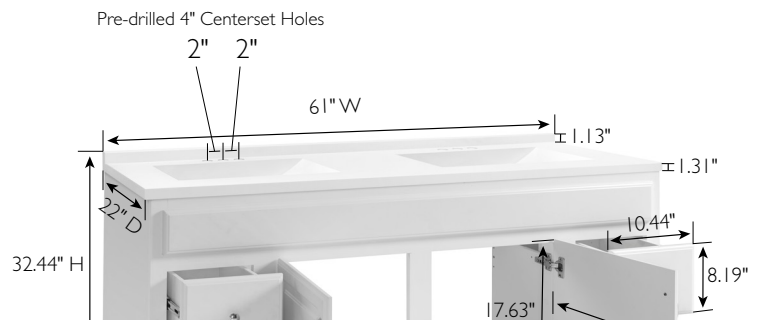

Concord Shaker 2-Door Vanity with Cultured Marble 4 in. Centerset Solid White Top, Fully Assembled, 61x22, White Base

FULLY ASSEMBLED VANITY

## SPECIFICATIONS

MATERIAL CONSTRUCTION:	Wood/Cultured Marble
ASSEMBLY REQUIRED:	No
ASSEMBLED DIMENSIONS:	32.4" H x 61" L x 22" D
ASSEMBLED WEIGHT:	183.45 lbs.
TOOLS NEEDED FOR INSTALLATION:	100% Silicone
CONSTRUCTION TYPE:	Face Frame
HINGE STYLE:	Soft Close
DOOR STYLE:	Accent
DOOR MATERIAL:	MDF
DRAWER STYLE:	4 Drawers
DRAWER MATERIAL:	MDF and Plywood
GLIDE STYLE:	STD Easy Glide
FAKE DWR STYLE:	MDF
DWR DIMENSIONS:	8.2" H x 14.5" L x 10.2" D
DWR CONSTRUCTION:	Standard
FACE FRAME MATERIAL:	Pine
SIDES MATERIAL:	Plywood
BOTTOM MATERIAL:	Plywood

TOE KICK INSET WIDTH:	2.2"
BACK PANEL MATERIAL:	NA
BACK BRACE MATERIAL:	Plywood
FAUCET TYPE:	Lav Centerset
NUMBER OF MOUNTING HOLES:	3
BOWL MATERIAL:	Cultured Marble
BACK SPLASH INCLUDED:	Yes
COLOR:	Solid White
NUMBER OF BOWLS:	1
BOWL DIMENSIONS:	5.4" H x 19.25" W x 12.5" D
BOWL SHAPE:	Rectangle
SINK THICKNESS:	1.18"
MOUNTING TYPE:	Centerset
OVERFLOW HOLE:	Yes
WARRANTY:	1-Year limited warranty
TSCA TITLE IV COMPLIANT:	Yes
LEGAL FOR SALE IN CALIFORNIA:	Yes
PROP 65 HARMFUL MATERIAL:	Formaldehyde