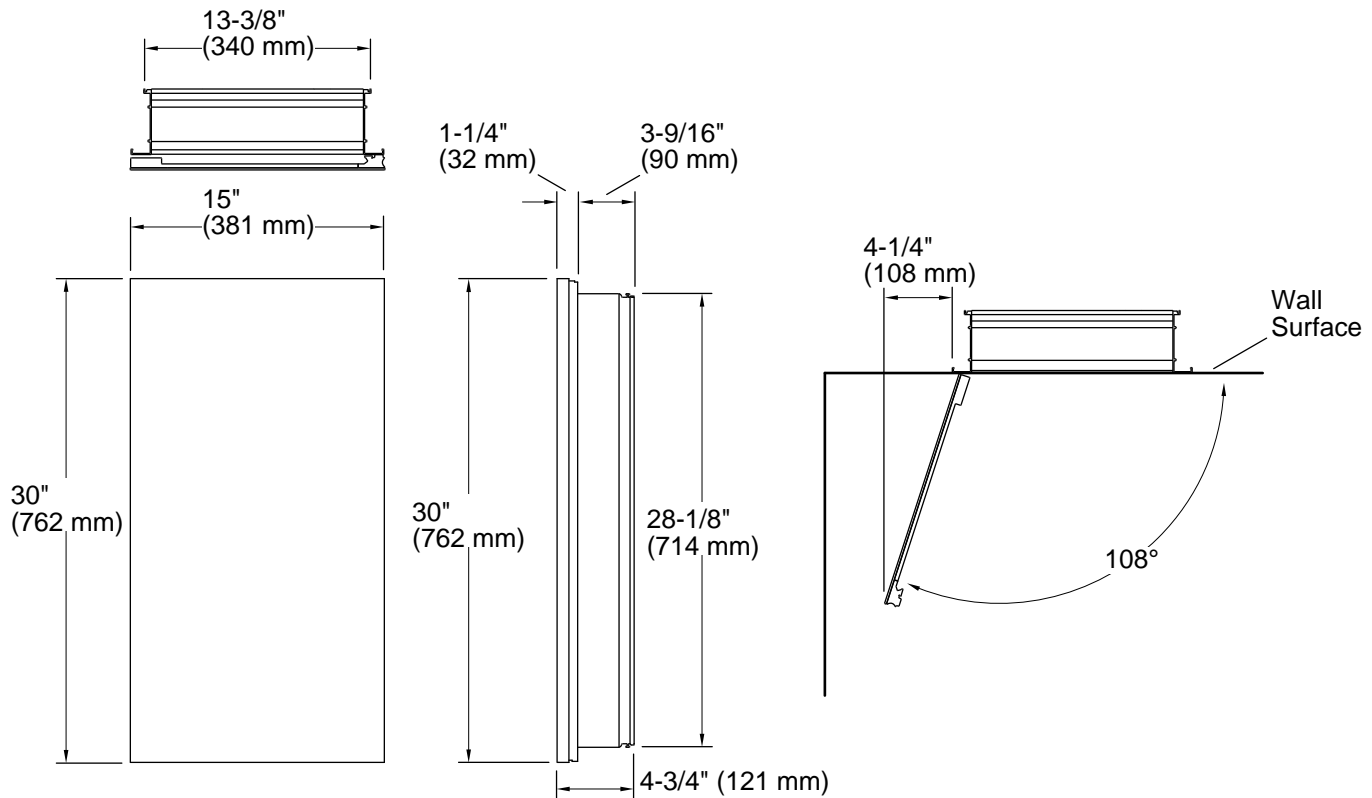

Features

- Three adjustable tempered-glass shelves
- Full-overlay mirrored door
- Mirrored interior
- Two-way adjustable hinges with 108° opening capability for easy cabinet access

Material

- Anodized aluminum construction with a durable rustproof and chip-resistant finish
- Anodized aluminum construction with a durable rustproof and chip-resistant finish

Installation

- Can be installed with left- or right-hand swing
- Includes mounting hardware for surface or recessed installation
- Requires K-99012 or K-99675 side mirror kit (sold separately) for surface-mount installation

Technical Information

All product dimensions are nominal.

Notes

Install this product according to the installation instructions.

Install the cabinet a minimum of 3" (76 mm) above any obstructions (such as a faucet).