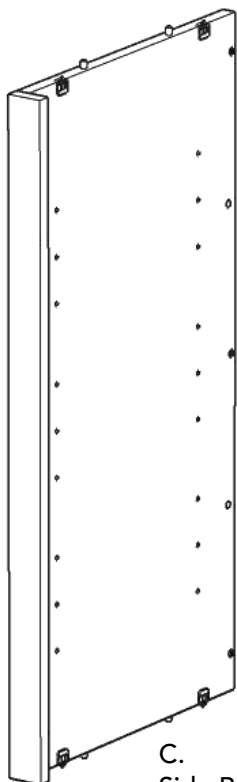

Closet Wall Drawer Unit

IMPORTANT

Carefully remove all the parts from the carton and place them individually on a soft cloth to prevent scratches or other damage.

Carefully and strictly follow these assembly instructions to ensure a completed product as designed.

Do not use power tools above 8 volts to assemble.

Part List

A.
Top
1 pc.

B.
Shelf
3 pcs.

C.
Side Panel
1 pc.

D.
Side Panel
1 pc.

E.
Back Panel
1 pc.

For assembly see instructions in carton 20 05436 0752.