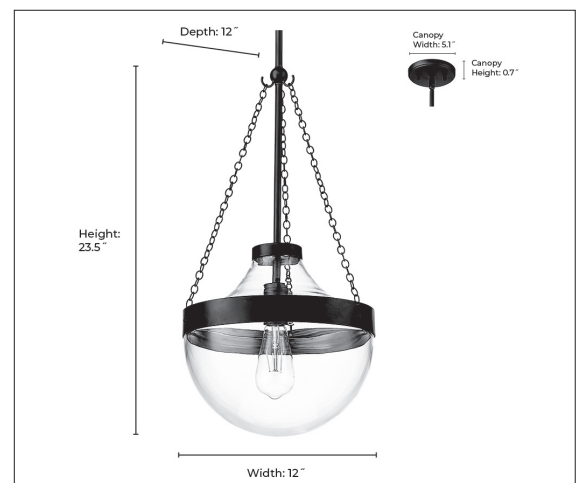

20101 MG

Millennium Lighting
105 Declaration Drive
McDonough, GA 30253
www.millenniumlighting.com