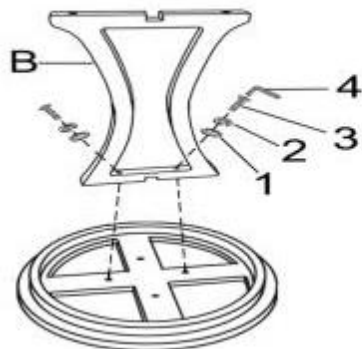

# ASSEMBLY INSTRUCTIONS

ITEM NO : 222358

## Parts required

1		Flat washer	Φ8MM	8pcs
2		Lock washer	Φ8MM	8pcs
3		Bolt	Φ8*45MM	8pcs
4		Allen wrench		1pc

B		1pc
C		2pcs
D		1pc

A		1pc
---	---	-----

1.

2.

3.

4.