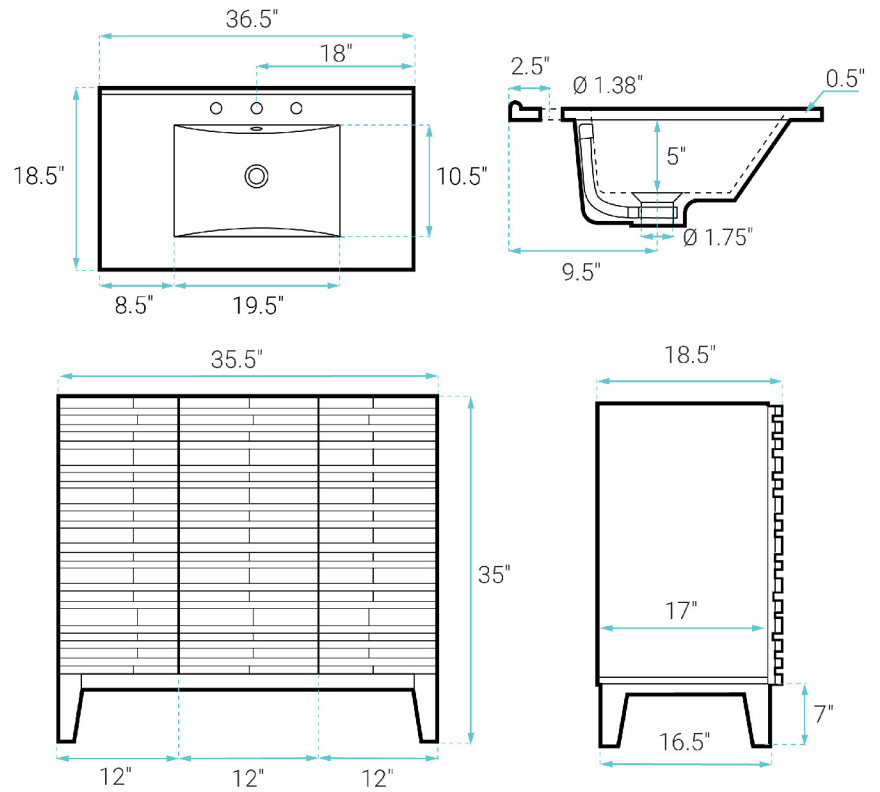

Cascade

Swiss Madison®
well made forever

Freestanding Vanity SM-BV471BK-3

FEATURES:

- Sleek, freestanding design
- Glazed ceramic, single sink
- Standard 1.75" drain hole
- Standard 1.38" faucet hole
- Chrome-finish overflow
- Wooden legs

INSTALLATION:

Freestanding, assembly required

COLORS & FINISHES:

- Natural Oak: SM-BV471
- White Oak: SM-BV471W
- Black: SM-BV471B
- Brown Oak: SM-BV471BK

SPECIFICATIONS:

N.W: 91 lb.

W: 36.5" x D: 18.5" x H: 35.5"

Inner Sink: D: 10.5" x W: 19.5" x H: 5"

INCLUDED PARTS:

- Cabinet: SM-BV471BK-C
- Sink: SM-VT336-3

REQUIRED PARTS:

- Sink Drain*
- Drain Trap*
- Faucet*
- Water Supply Lines

*Sold Separately by Swiss Madison