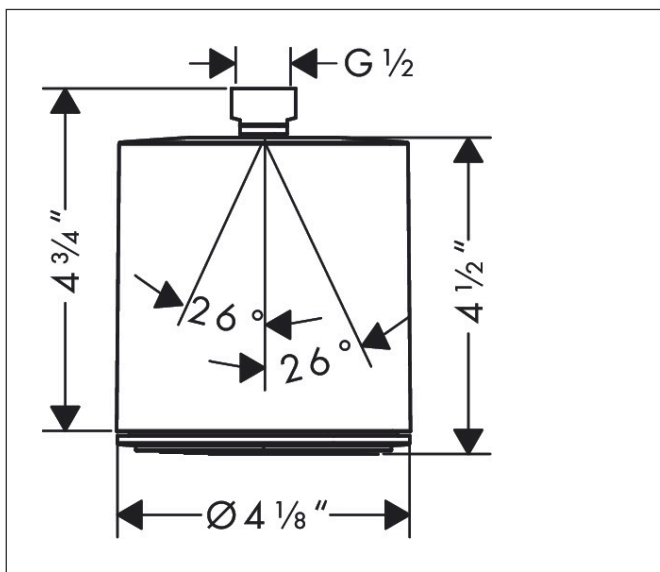

Brand hansgrohe
 Art. Name **Pulsify S** Showerhead 105 1-Jet 1.75 GPM
 Art. Nr. 24132001
 Surface chrome
 Pos. 1

Product Picture

Features

- shower head size: 105 mm
- Spray modes: PowderRain
- Spray face surface: graphite
- Flow: 1.75 GPM (6.6 L/Min)

Drawing

Technology

Spray Types