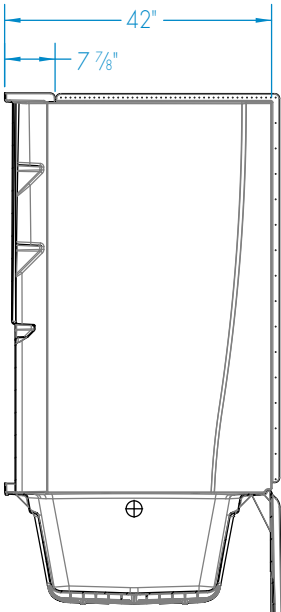

VP6042CTSM

Shelf Space
Top: 4" x 12 3/4"
Mid: 4" x 13 3/4"
Bottom: 3" x 26 1/2"