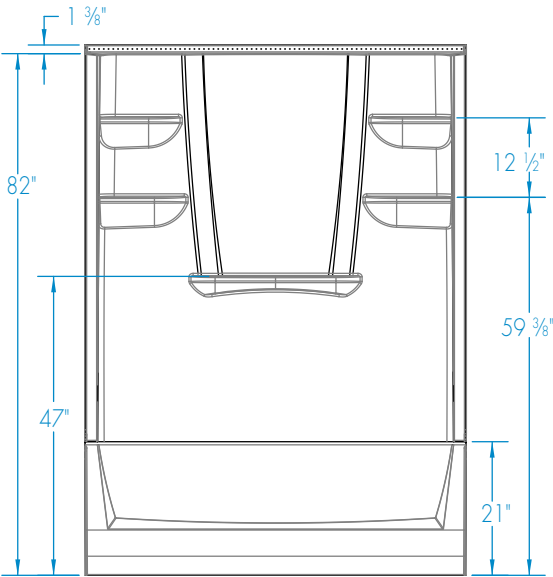

VP6042CTSM

Shelf Space
Top: 4" x 12 3/4"
Mid: 4" x 13 3/4"
Bottom: 3" x 26 1/2"