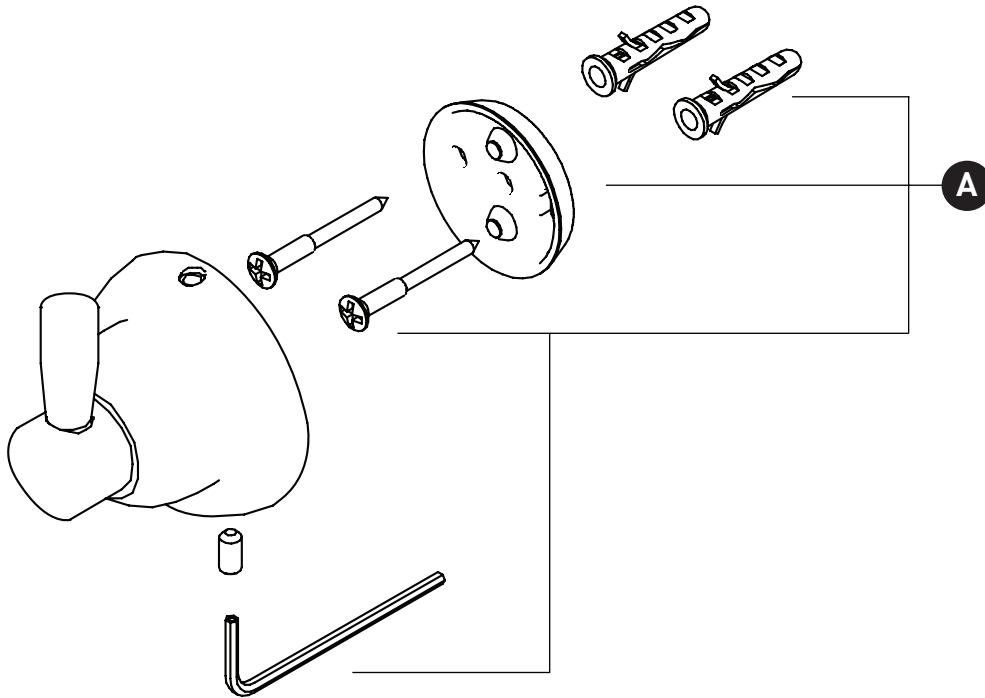

**ORDER BY PART NUMBER**

# ILLUSTRATED PARTS

**U.6421 U.6621 U.6921**

Robe Hook

*Style may vary from drawing shown*

ID	Kit Number	Finish
A	9.18545	N/A

**For warranty or additional information, contact:**

U.S.A.  
houseofrohl.com/support  
1-800-777-9762