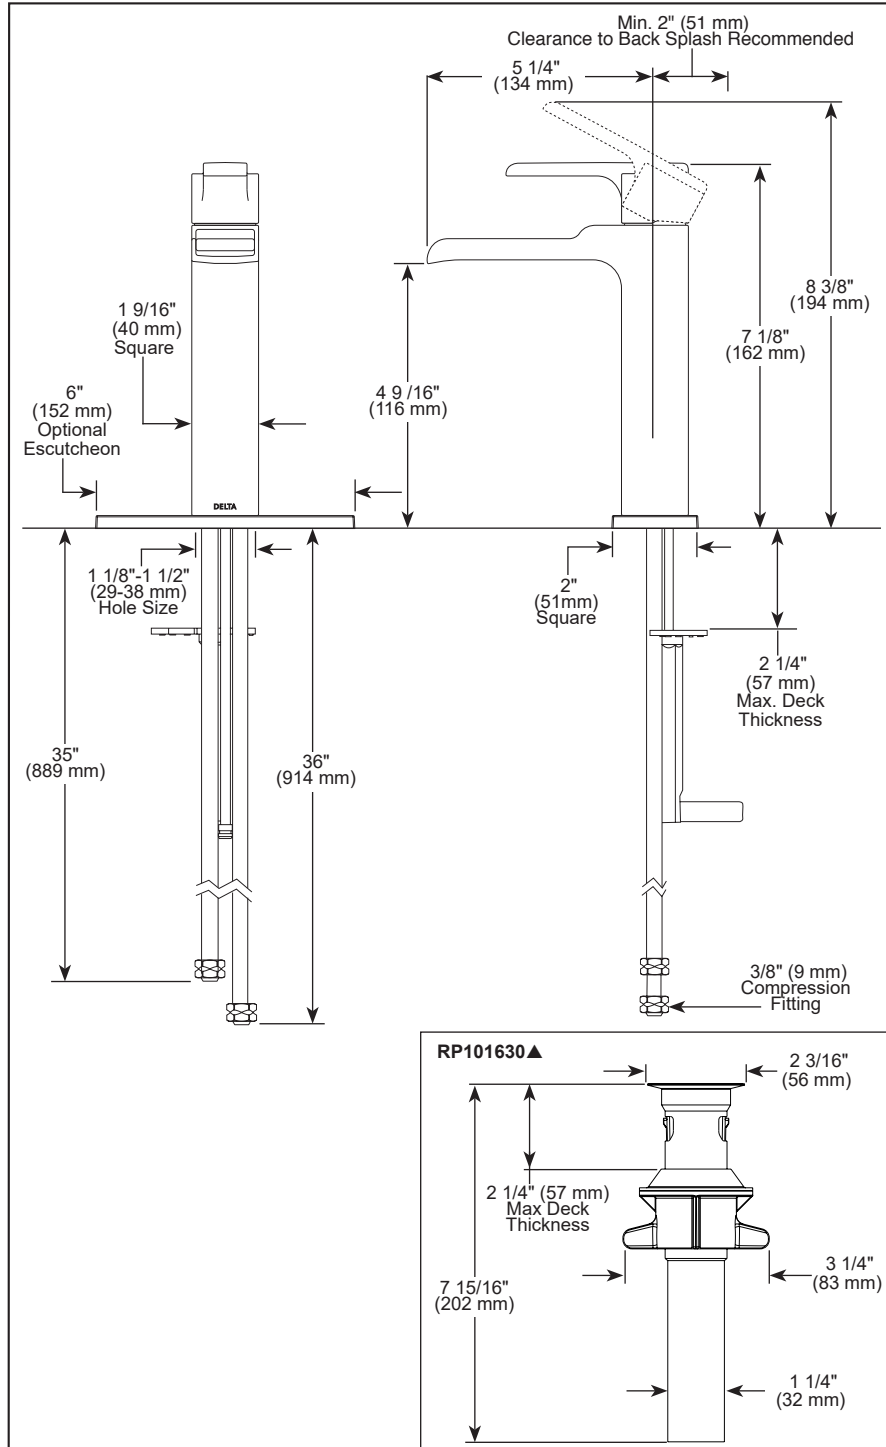

see what Delta can do™

BATHROOM FAUCET

- Ara® Bath Collection
- Single Handle Deck Mount

Submitted Model No.: _____
 Specific Features: _____

STANDARD SPECIFICATIONS:

- Max. flow rate 1.2 gpm @ 60 psi, 4.5 L/min @ 414 kPa
- 1 or 3 hole mount (escutcheon optional, included)
- Diamond coated ceramic cartridge
- Optional red/blue indicator ring provided with model
- Control handle shall return to neutral position when valve is turned off
- 1/4" O.D. straight, staggered PEX supply tubes
- MPU models have metal drain with push pop-up type fitting with plated flange and stopper, no lift rod hole
- Solid brass fabricated spout

COMPLIES WITH:

- ASME A112.18.1 / CSA B125.1
- ASME A112.18.2 / CSA B125.2
- ♿ Indicates compliance to ICC/ANSI A117.1
- EPA WaterSense®

▲ Designate Proper Finish Suffix

Delta reserves the right (1) to make changes in specifications and materials, and (2) to change or discontinue models, both without notice or obligation. Dimensions are for reference only. See current full-line price book or www.deltafaucet.com for finish options and product availability.