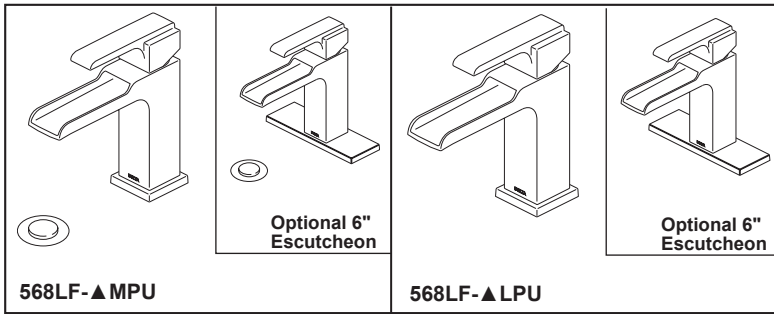

see what Delta can do™

BATHROOM FAUCET

- Ara® Bath Collection
- Single Handle Deck Mount

Submitted Model No.: _____
 Specific Features: _____

STANDARD SPECIFICATIONS:

- Max. flow rate 1.2 gpm @ 60 psi, 4.5 L/min @ 414 kPa
- 1 or 3 hole mount (escutcheon optional, included)
- Diamond coated ceramic cartridge
- Optional red/blue indicator ring provided with model
- Control handle shall return to neutral position when valve is turned off
- 1/4" O.D. straight, staggered PEX supply tubes
- MPU models have metal drain with push pop-up type fitting with plated flange and stopper, no lift rod hole
- Solid brass fabricated spout

COMPLIES WITH:

- ASME A112.18.1 / CSA B125.1
- ASME A112.18.2 / CSA B125.2
- ♿ Indicates compliance to ICC/ANSI A117.1
- EPA WaterSense®

▲ Designate Proper Finish Suffix

Delta reserves the right (1) to make changes in specifications and materials, and (2) to change or discontinue models, both without notice or obligation. Dimensions are for reference only. See current full-line price book or www.deltafaucet.com for finish options and product availability.