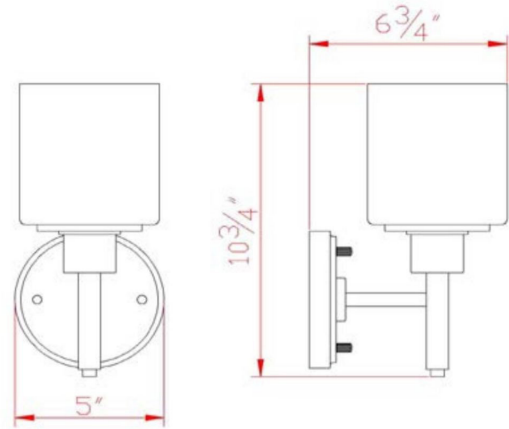

Aubrey I-Light Wall Light  
Satin Nickel

**SPECIFICATIONS**

<b>MOUNTING:</b>	Wall Mount	<b>LED BRIGHTNESS (LUMENS):</b>	N/A
<b>SLOPED CEILING ADAPTABLE:</b>	No	<b>LED COLOR CORRELATED TEMPERATURE (CCT):</b>	N/A
<b>LAMP TYPE 1:</b>	1 lamp 60W Incandescent A19	<b>LED COLOR RENDERING INDEX (CRI):</b>	N/A
<b>BULB INCLUDED:</b>	No	<b>LED EFFICACY:</b>	N/A
<b>WATTS PER BULB:</b>	60W	<b>LED AVERAGE RATED LIFE:</b>	N/A
<b>TOTAL WATTAGE:</b>	60W	<b>ENERGY EFFICIENT:</b>	No
<b>DIMMABLE:</b>	Yes	<b>LIGHTING AMPS:</b>	N/A
<b>MATERIAL CONSTRUCTION:</b>	Steel	<b>VOLTAGE:</b>	120V
<b>ASSEMBLED DIMENSIONS:</b>	10.75" H x 5" L x 6.75" D		
<b>WEIGHT:</b>	2.14 lbs.		
<b>BACKPLATE DIMENSIONS:</b>	5" H x 5" W		
<b>CANOPY/PLATE DIMENSIONS:</b>	N/A		
<b>GLASS/SHADE DIMENSIONS:</b>	5.3" H x 4.75" L x 4.75" D		
<b>GLASS/SHADE MATERIAL:</b>	Glass		
<b>GLASS/SHADE TYPE:</b>	Frosted		
<b>GLASS/SHADE COLOR:</b>	White		