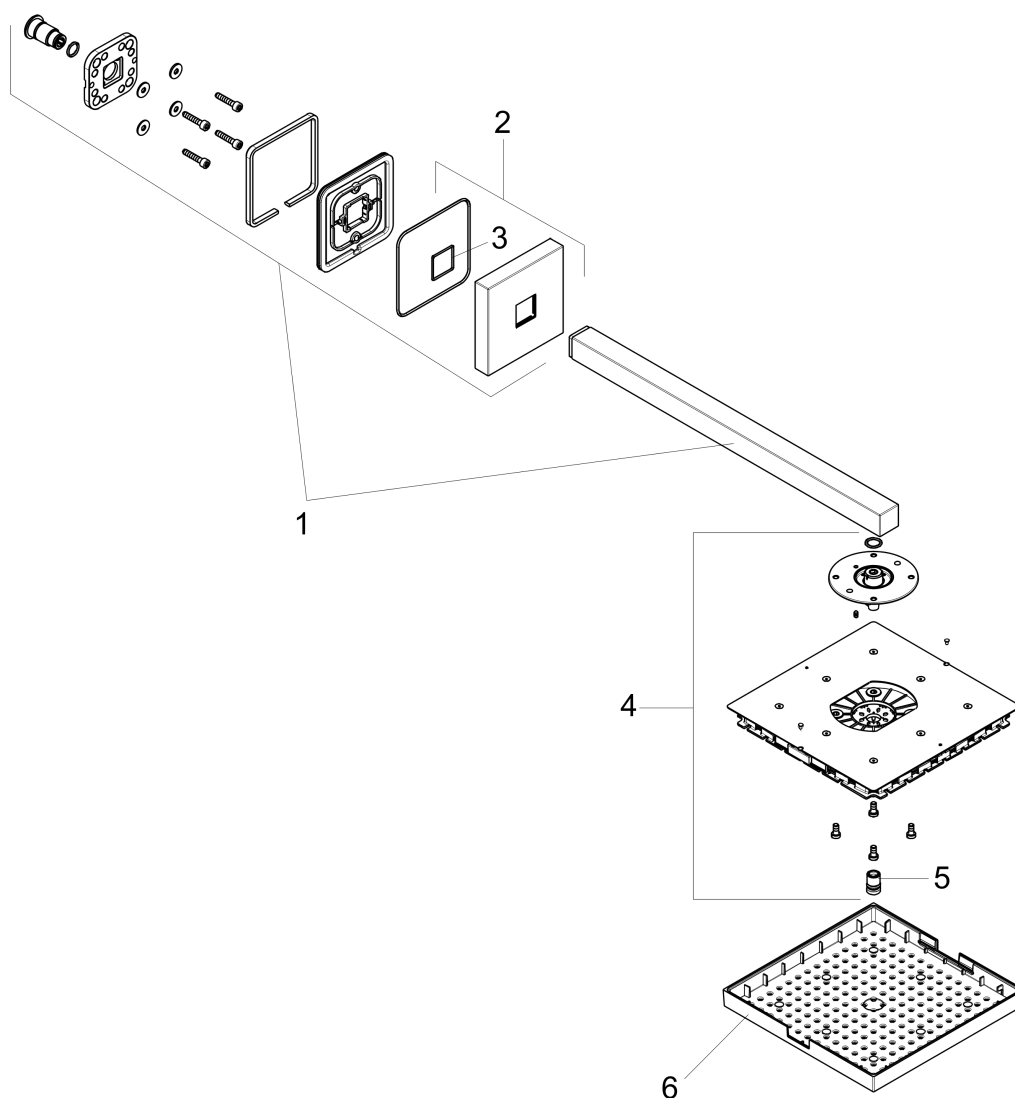

AXOR ShowerSolutions
Showerhead 240 1-Jet with Showerarm Trim, 2.5 GPM
 Finishes : **chrome** Part no. : **10925001**

Description

Features

- Consists of: Showerhead, Showerarm
- 196 no-clog spray channels
- Spray modes: RainAir
- Flow: 2.5 GPM (9.5 L/Min)
- Fully-finished matching spray face
- Spray face removable for cleaning
- Brass showerarm

Technology

Product image

Scale drawing

AXOR ShowerSolutions
Showerhead 240 1-Jet with Showerarm Trim, 2.5 GPM
Finishes : **chrome** Part no. : **10925001**

Exploded drawing

Year of production: >01/12

AXOR ShowerSolutions
Showerhead 240 1-Jet with Showerarm Trim, 2.5 GPM
 Finishes : **chrome** Part no. : **10925001**

Spare parts list

Year of production: >01/12

Pos.	Description	Part no.	PC	PU
1	shower arm	95891000	0	1
2	escutcheon	95888000	0	1
3	O-ring 36x2	98156000	0	1
4	spray body	95889000	0	1
5	air jet	95802001	0	1
6	decor plate	95890000	0	1