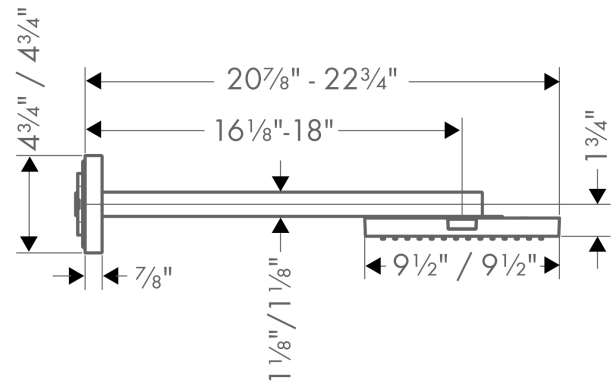

AXOR ShowerSolutions
Showerhead 240 1-Jet with Showerarm Trim, 2.5 GPM
 Finishes : **chrome** Part no. : **10925001**

Description

Features

- Consists of: Showerhead, Showerarm
- 196 no-clog spray channels
- Spray modes: RainAir
- Flow: 2.5 GPM (9.5 L/Min)
- Fully-finished matching spray face
- Spray face removable for cleaning
- Brass showerarm

Technology

Product image

Scale drawing

AXOR ShowerSolutions
Showerhead 240 1-Jet with Showerarm Trim, 2.5 GPM
Finishes : **chrome** Part no. : **10925001**

Exploded drawing

Year of production: >01/12

AXOR ShowerSolutions
Showerhead 240 1-Jet with Showerarm Trim, 2.5 GPM
 Finishes : **chrome** Part no. : **10925001**

Spare parts list

Year of production: >01/12

Pos.	Description	Part no.	PC	PU
1	shower arm	95891000	0	1
2	escutcheon	95888000	0	1
3	O-ring 36x2	98156000	0	1
4	spray body	95889000	0	1
5	air jet	95802001	0	1
6	decor plate	95890000	0	1