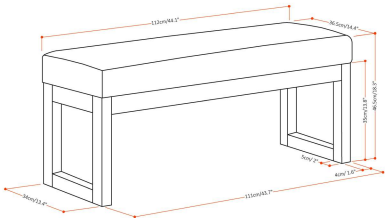

MILLTOWN LARGE OTTOMAN BENCH

Net Weight: 20.4 (8x)