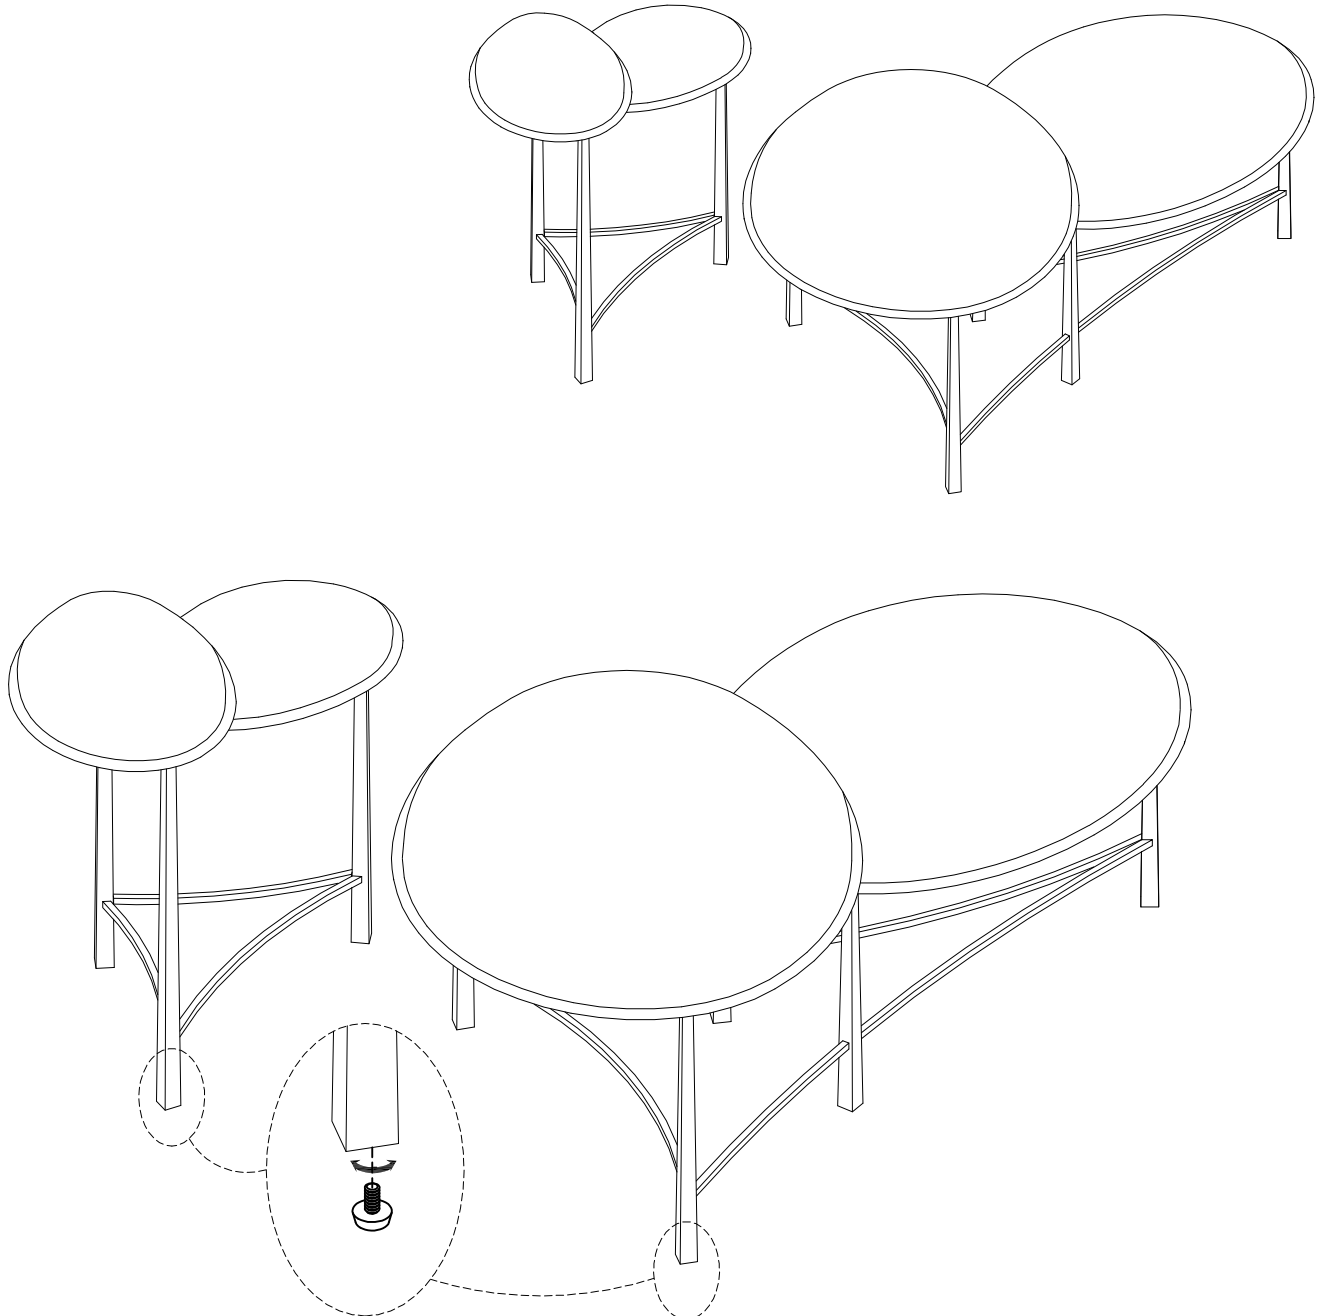

Item: 7228-80173-00 Antares End Table
7228-80174-00 Antares Cocktail Table

Thank you for purchasing this quality product. Be sure to unpack carefully looking for small parts which may have come loose during shipment.

Read all instruction and study the drawing carefully before starting the assembly process:

Adjust leveler if needed to level case on uneven floor