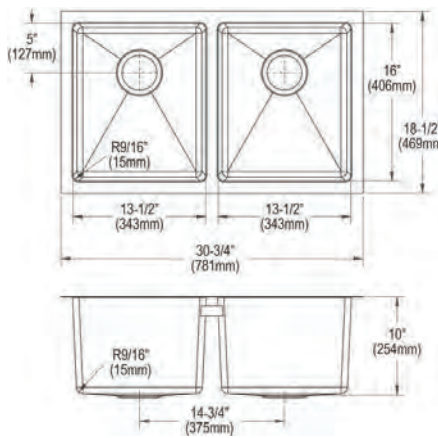

EFRU311810T

Elkay Crosstown 16 Gauge Stainless Steel 30-3/4" x 18-1/2" x 10" Equal Double Bowl Undermount Sink

Optional Accessories

Bottom grid

CTXBG1214

Drain

LK35

LKDD

Ship dims: 19-15/16" x 12-13/16" x 38-5/8"

Approx. ship weight: 42 lbs.

- •Dimensions: 30-3/4" x 18-1/2" x 10"
- •16 gauge
- •Polished Satin finish
- •3-1/2" (89mm) drain opening
- •Sound deadening: Full spray sides and bottom with Sides and Bottom pads
- •36" minimum cabinet size