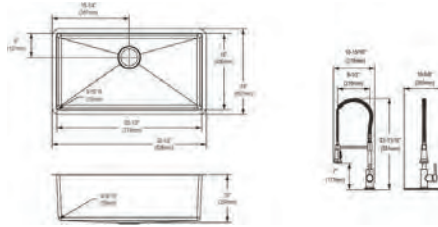

**EFRU311610TFC**

**Elkay Crosstown 16 Gauge Stainless Steel 32-1/2" x 18" x 10" Single Bowl Undermount Sink Kit with Faucet**

**Includes:** LKAV2061CR faucet, CTXBG2915 bottom grid, LKDD drain.

**Optional Accessories**

**Cutting board**

LKCBF2816HW

**Ship dims:** 37-3/16" x 25-3/4" x 11-7/16"

**Approx. ship weight:** 45 lbs.

- Dimensions: 32-1/2" x 18" x 10"
- 16 gauge
- Polished Satin finish
- Available in 1 faucet holes
- 3-1/2" (89mm) drain opening
- Sound deadening: Full spray sides and bottom with Sides and Bottom pads
- 36" minimum cabinet size

**Extended Lead Time**

**Optional Accessories**

**Drain**

LK35

**Ship dims:** 37-7/16" x 26-9/16" x 15-5/8"

**Approx. ship weight:** 32 lbs.

- Dimensions: 32-1/2" x 18" x 10"
- 16 gauge
- Stainless Steel finish
- 3-1/2" (89mm) drain opening
- Sound deadening: Full spray sides and bottom with Sides and Bottom pads
- 36" minimum cabinet size

**Ship dims:** 19-15/16" x 12-13/16" x 38-5/8"

**Approx. ship weight:** 42 lbs.

- Dimensions: 30-3/4" x 18-1/2" x 10"
- 16 gauge
- Polished Satin finish
- 3-1/2" (89mm) drain opening
- Sound deadening: Full spray sides and bottom with Sides and Bottom pads
- 36" minimum cabinet size