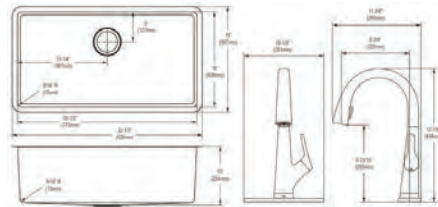

**EFRU311610TFC**

**Elkay Crosstown 16 Gauge Stainless Steel 32-1/2" x 18" x 10" Single Bowl Undermount Sink Kit with Faucet**

**Includes:** LKAV2061CR faucet, CTXBG2915 bottom grid, LKDD drain.

**Optional Accessories**

**Cutting board**

LKCBF2816HW

**Ship dims:** 37-3/16" x 25-3/4" x 11-7/16"

**Approx. ship weight:** 45 lbs.

- Dimensions: 32-1/2" x 18" x 10"
- 16 gauge
- Polished Satin finish
- Available in 1 faucet holes
- 3-1/2" (89mm) drain opening
- Sound deadening: Full spray sides and bottom with Sides and Bottom pads
- 36" minimum cabinet size

**EFRU311610TFLC**

**Elkay Crosstown 16 Gauge Stainless Steel 32-1/2" x 18" x 10" Single Bowl Undermount Sink Kit with Filtered Faucet**

**Includes:** LKAV7051FCR Faucet with filter included, LKDD Drain, CTXBG2914 Bottom Grid

**Extended Lead Time**

**Optional Accessories**

**Drain**

LK35

**Ship dims:** 37-7/16" x 26-9/16" x 15-5/8"

**Approx. ship weight:** 32 lbs.

- Dimensions: 32-1/2" x 18" x 10"
- 16 gauge
- Stainless Steel finish
- 3-1/2" (89mm) drain opening
- Sound deadening: Full spray sides and bottom with Sides and Bottom pads
- 36" minimum cabinet size