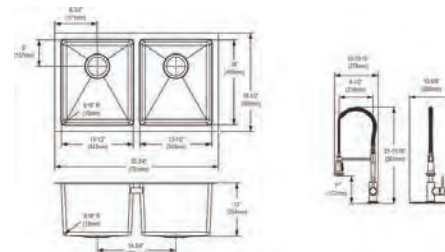

### Elkay Crosstown 16 Gauge Stainless Steel 30-3/4" x 18-1/2" x 10" Equal Double Bowl Undermount Sink Kit

**Includes:** Two custom fit bottom grids, two deep strainer drains.

**Optional Accessories**

**Cutting board**

LKCBF1316HW

**Ship dims:** 37-1/2" x 26-1/16" x 14"

**Approx. ship weight:** 47 lbs.

## EFRU311810TFC

- Dimensions: 30-3/4" x 18-1/2" x 10"
- 16 gauge
- Polished Satin finish
- Available in 1 faucet holes
- 3-1/2" (89mm) drain opening
- Sound deadening: Full spray sides and bottom with Sides and Bottom pads
- 36" minimum cabinet size

### Elkay Crosstown 16 Gauge Stainless Steel 30-3/4" x 18-1/2" x 10" Equal Double Bowl Undermount Sink Kit with Faucet

**Includes:** LKAV2061CR faucet, two CTXBG1214 bottom grids, two LKDD drains

**Optional Accessories**