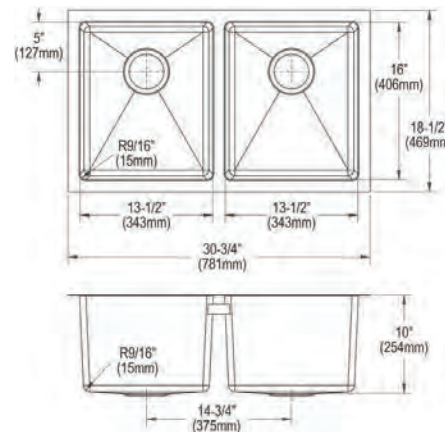

EFRU311810TC

- Dimensions: 30-3/4" x 18-1/2" x 10"
- 16 gauge
- Polished Satin finish
- 3-1/2" (89mm) drain opening
- Sound deadening: Full spray sides and bottom with Sides and Bottom pads
- 36" minimum cabinet size

Elkay Crosstown 16 Gauge Stainless Steel 30-3/4" x 18-1/2" x 10" Equal Double Bowl Undermount Sink Kit

Includes: Two custom fit bottom grids, two deep strainer drains.

Optional Accessories

Cutting board

LKCBF1316HW

Ship dims: 37-1/2" x 26-1/16" x 14"

Approx. ship weight: 47 lbs.

EFRU311810TFC

- Dimensions: 30-3/4" x 18-1/2" x 10"
- 16 gauge
- Polished Satin finish
- Available in 1 faucet holes
- 3-1/2" (89mm) drain opening
- Sound deadening: Full spray sides and bottom with Sides and Bottom pads
- 36" minimum cabinet size