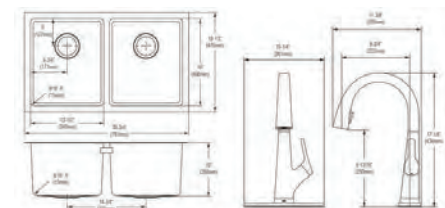

Elkay Crosstown 16 Gauge Stainless Steel 30-3/4" x 18-1/2" x 10" Equal Double Bowl Undermount Sink Kit with Filtered Faucet

Includes: LKAV7051FCR Faucet with filter included, two LKDD Drains, two CTXBG1214 Bottom Grids

Extended Lead Time

Optional Accessories

Drain

LK35

Ship dims: 37-1/2" x 26-1/16" x 14"

Approx. ship weight: 47 lbs.