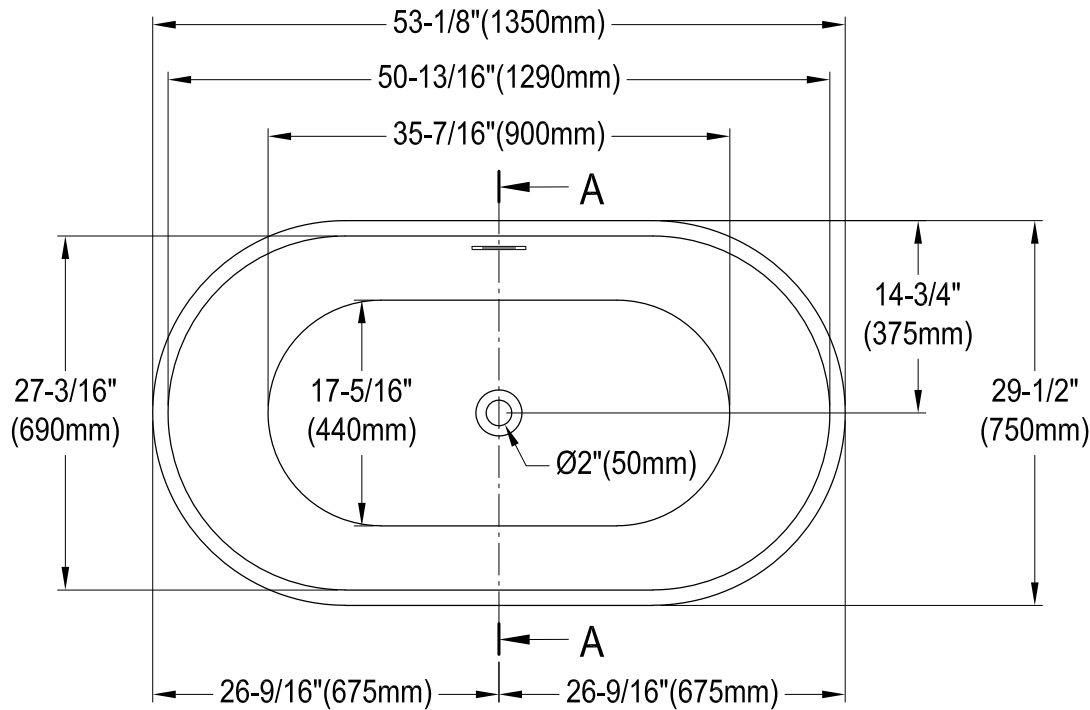

VTDE533023

53" Freestanding Acrylic Tub with Drain

M12 x 80 (4 pcs)

Drain Hole Size Scale(3:1)

View B Scale (3:1)

Section A-A