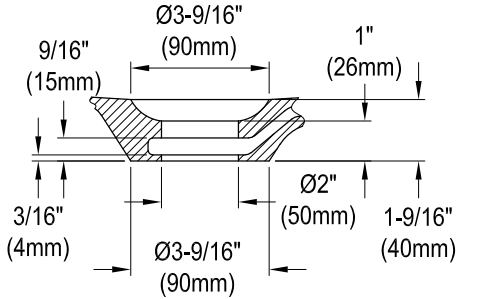

VTDE533023

53" Freestanding Acrylic Tub with Drain

M12 x 80 (4 pcs)

Drain Hole Size Scale(3:1)

View B Scale (3:1)

Section A-A