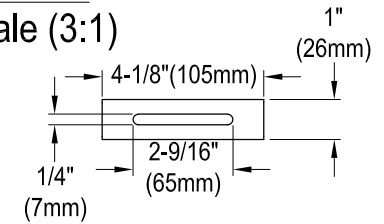

VTDE533023

53" Freestanding Acrylic Tub with Drain

M12 x 80 (4 pcs)

Drain Hole Size Scale(3:1)

View B Scale (3:1)

Section A-A