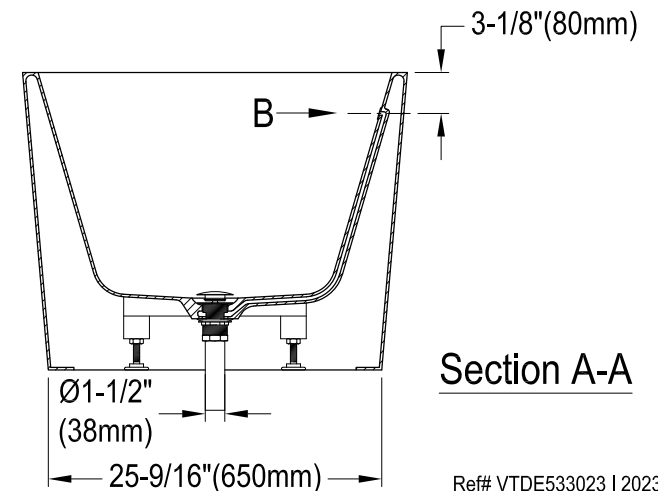

VTDE533023

53" Freestanding Acrylic Tub with Drain

M12 x 80 (4 pcs)

Drain Hole Size Scale(3:1)

View B Scale (3:1)

Section A-A