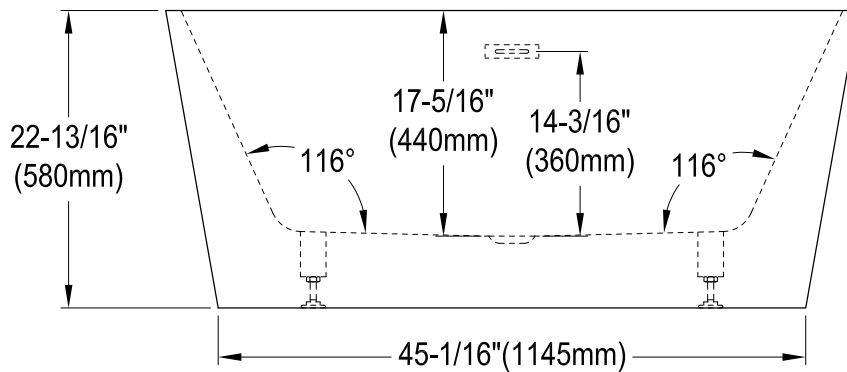

VTDE533023

53" Freestanding Acrylic Tub with Drain

M12 x 80 (4 pcs)

Drain Hole Size Scale(3:1)

View B Scale (3:1)

Section A-A