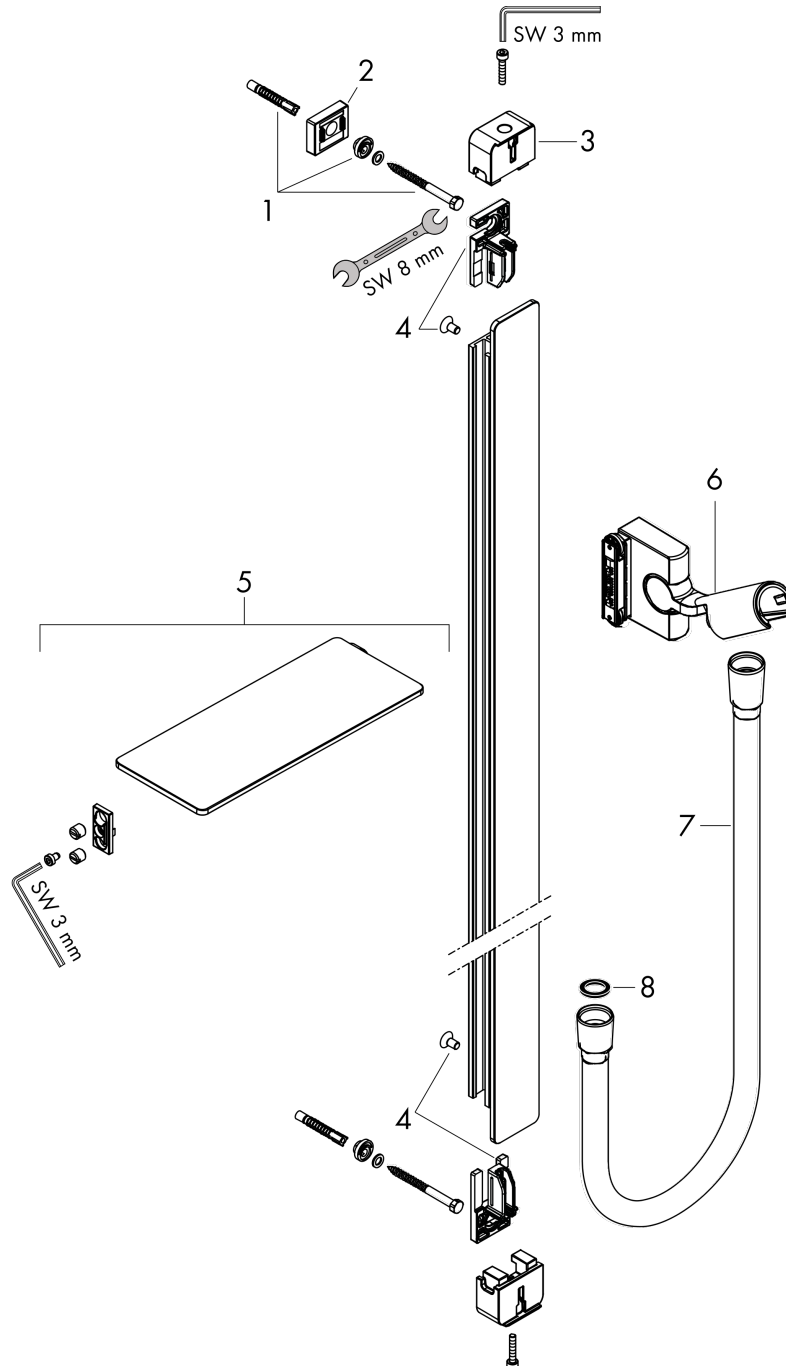

**Unica**  
**Wallbar Raindance E, 36"**  
 Finishes : **chrome** Part no. : **27640000**

**Description**

**Features**

- Consists of: Wallbar, Handshower hose, Slider, Soap dish
- made of safety glass
- Flat aluminum profile with mirrored safety glass finish
- Angle-adjustable holder pivots left and right, slides easily and locks in place

**Item details**

List Price \$ 302.00

**Compliance**

**Product image**

**Scale drawing**

**Unica**  
**Wallbar Raindance E, 36"**  
 Finishes : **chrome**    Part no. : **27640000**

Exploded drawing

Year of production: >10/17

**Unica**  
**Wallbar Raindance E, 36"**  
 Finishes : **chrome**    Part no. : **27640000**

**Spare parts list**

Year of production: >10/17

Pos.	Description	Part no.	Price	PU
1	mounting set	92841000	-	1
2	tile-matching-disk	93124000	-	1
3	cover	93101000	-	1
4	support element	93673000	-	1
5	shelf	26511000	-	1
6	support, assy	93100000	-	1
7	shower hose Isiflex'B 1,60 m	28276000	-	1
8	seal	98058000	-	1