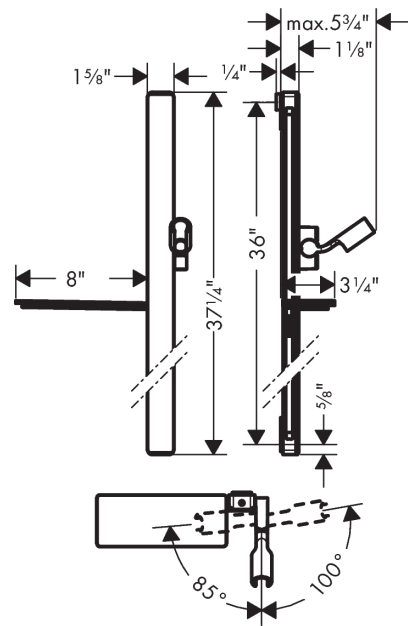

**Unica**  
**Wallbar Raindance E, 36"**  
 Finishes : **chrome** Part no. : **27640000**

**Description**

**Features**

- Consists of: Wallbar, Handshower hose, Slider, Soap dish
- made of safety glass
- Flat aluminum profile with mirrored safety glass finish
- Angle-adjustable holder pivots left and right, slides easily and locks in place

**Item details**

List Price \$ 302.00

**Compliance**

**Product image**

**Scale drawing**

**Unica**  
**Wallbar Raindance E, 36"**  
 Finishes : **chrome**    Part no. : **27640000**

Exploded drawing

Year of production: >10/17

**Unica**  
**Wallbar Raindance E, 36"**  
 Finishes : **chrome**    Part no. : **27640000**

**Spare parts list**

Year of production: >10/17

Pos.	Description	Part no.	Price	PU
1	mounting set	92841000	-	1
2	tile-matching-disk	93124000	-	1
3	cover	93101000	-	1
4	support element	93673000	-	1
5	shelf	26511000	-	1
6	support, assy	93100000	-	1
7	shower hose Isiflex'B 1,60 m	28276000	-	1
8	seal	98058000	-	1