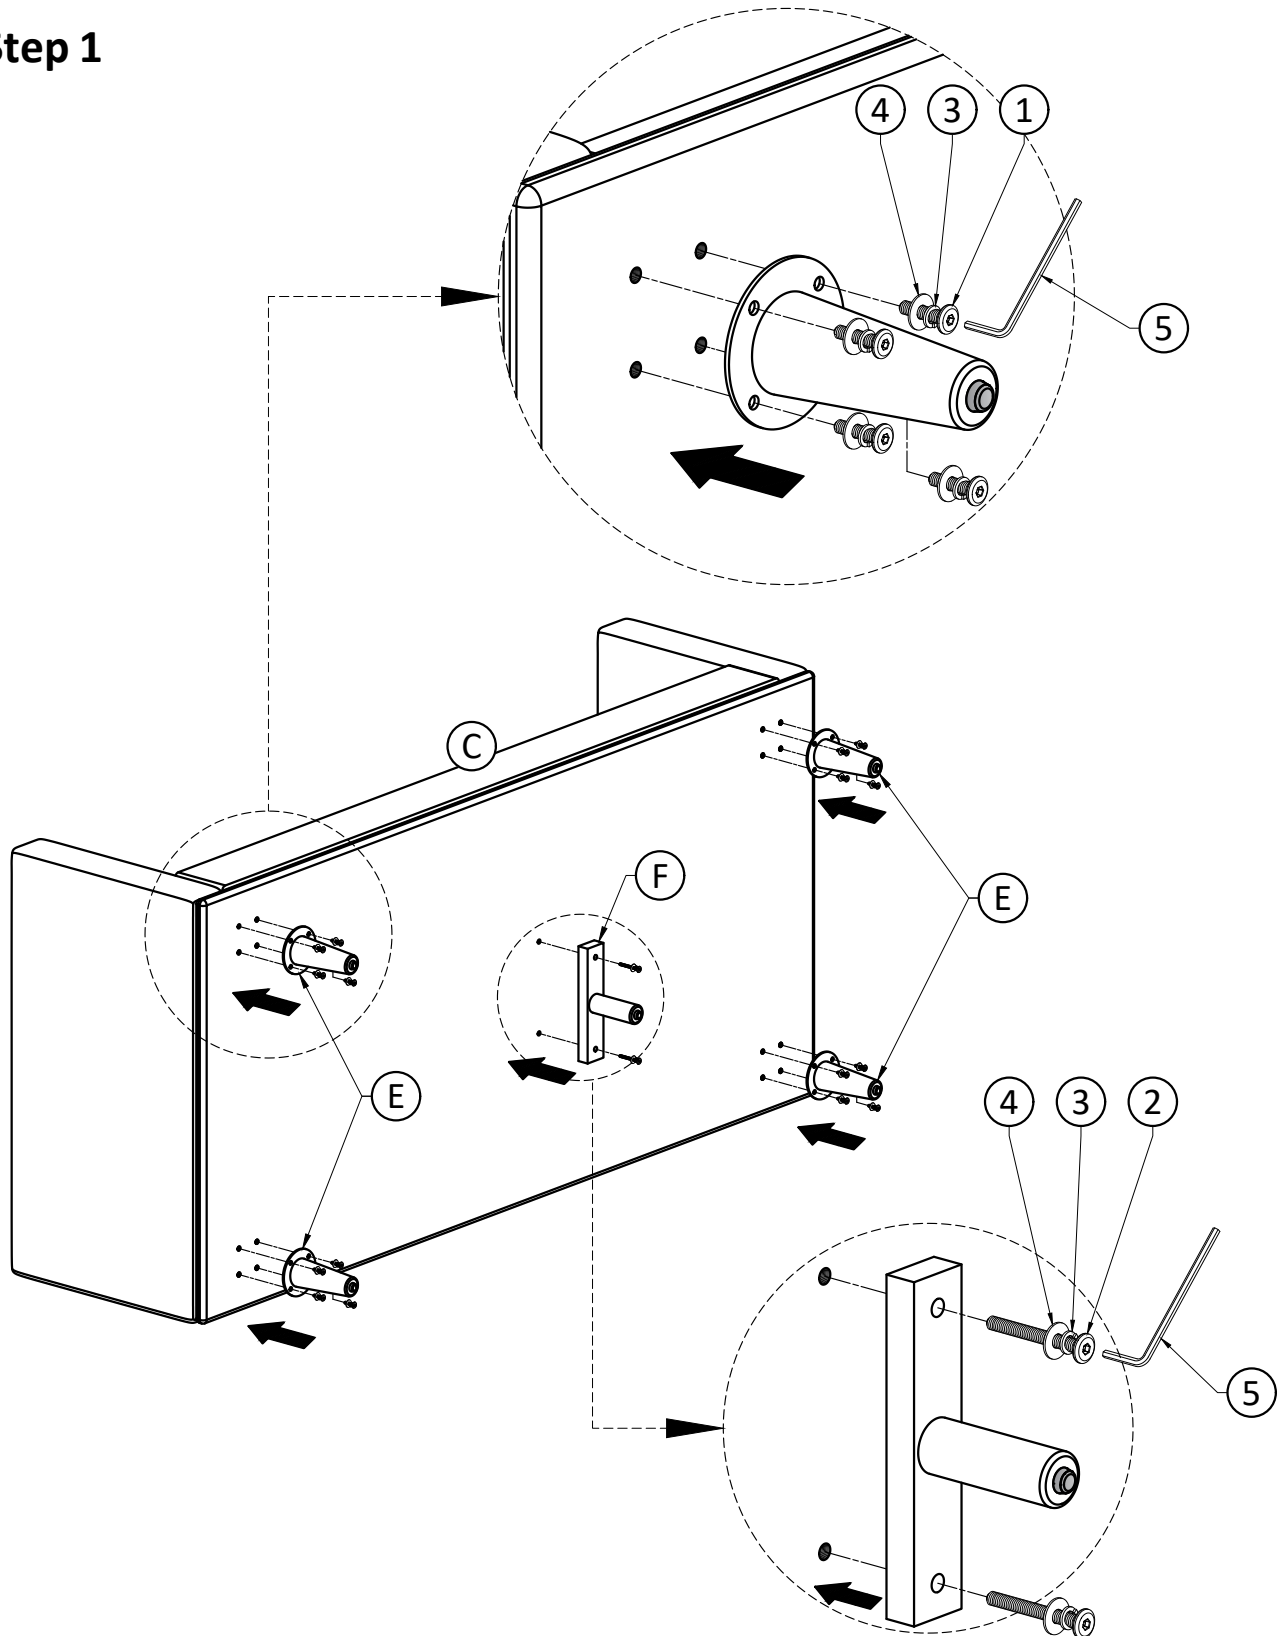

2

ALLEN KEY BOLT
M6 X 50 mm
QTY 2

3

LOCK WASHER
Ø10 / Ø6 X 2 mm
QTY 18

4

WASHER
Ø16 / Ø6 X 1 mm
QTY 18

5

ALLEN KEY
QTY 1

Components - Key Diagram Model # AXCSOFMOR72-CAR

Step 1

1. Attach Legs (E) to Sofa Seat (C) using Bolts (1), Lock Washers (3) and Washers (4) through guide holes.
2. Attach Bottom Support Leg (F) to Sofa Seat (C) using Bolts (2), Lock Washers (3) and Washers (4) through guide holes.
3. Use Allen Key (5) to tighten Bolts. Do not over-tighten.