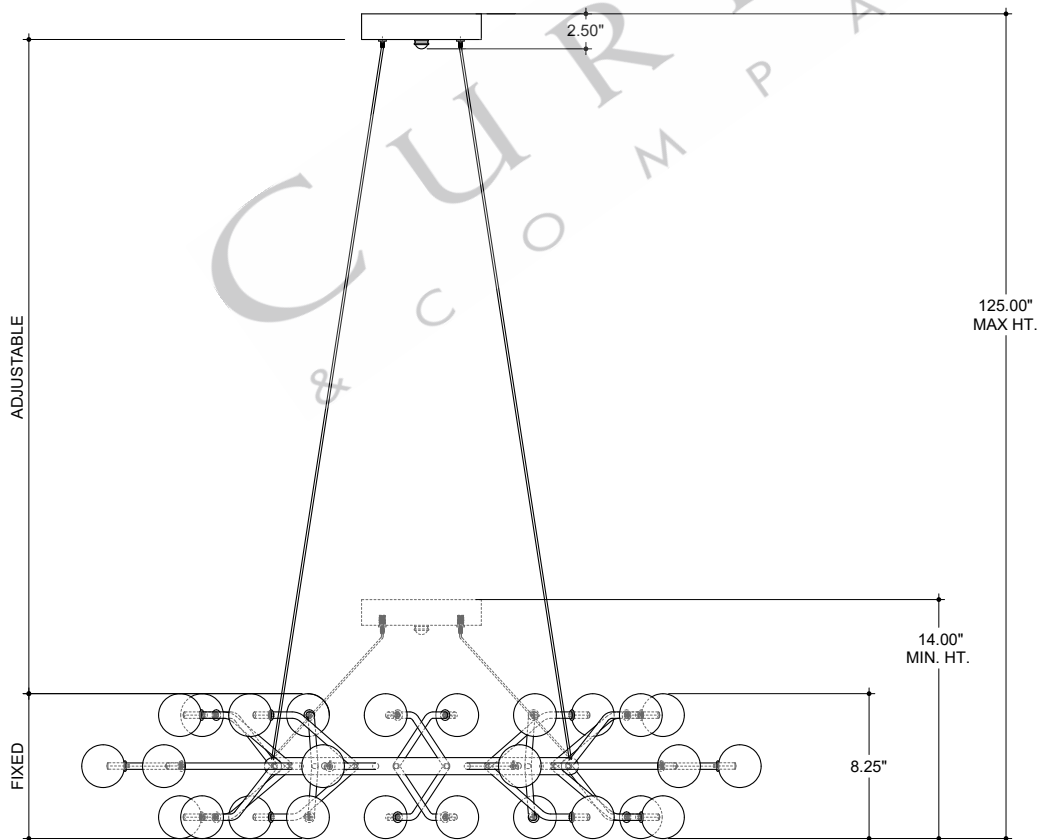

39.50" DIA. BODY
 8.00" DIA. CANOPY
 1.00" H X 4.25" W
 CROSS BAR

TOP VIEW

CANOPY DETAIL

FRONT VIEW