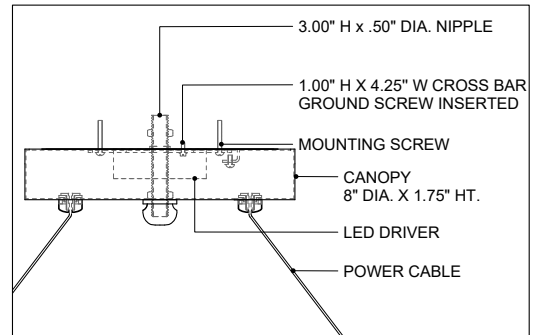

39.50" DIA. BODY
 8.00" DIA. CANOPY
 1.00" H X 4.25" W
 CROSS BAR

TOP VIEW

CANOPY DETAIL

FRONT VIEW