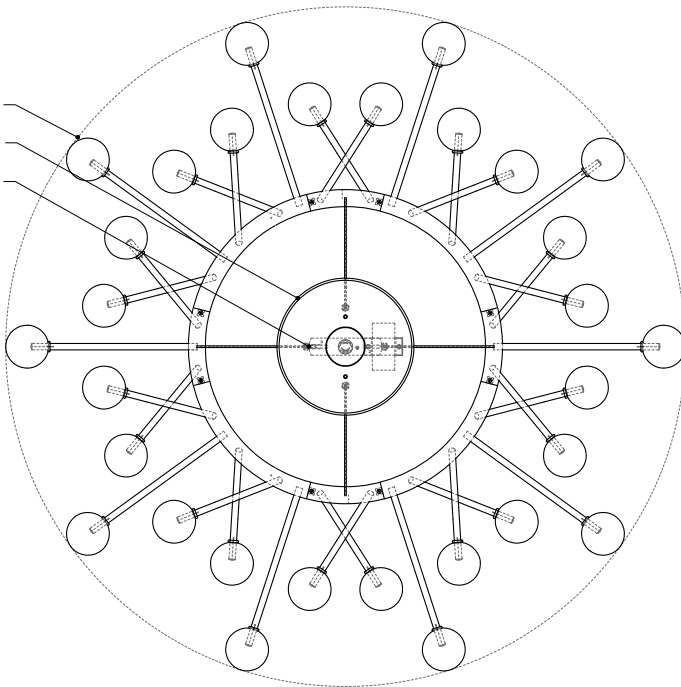

39.50" DIA. BODY
 8.00" DIA. CANOPY
 1.00" H X 4.25" W
 CROSS BAR

TOP VIEW

CANOPY DETAIL

FRONT VIEW