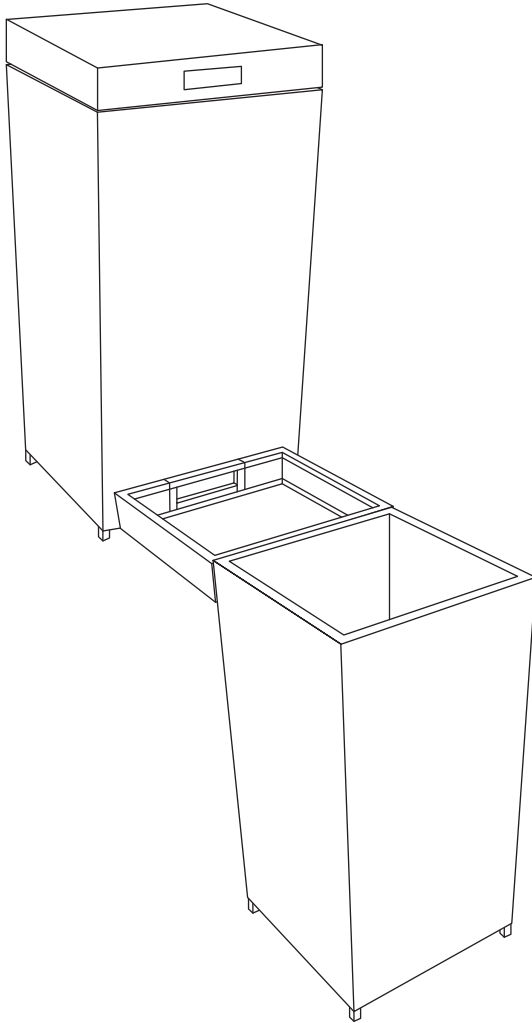

RESIN WICKER OUTDOOR TRASH CANS NHU-8641

Read all information carefully before using this product. Save this document for future reference.

CARE & MAINTENANCE

SAFE USE: For residential use only. Only use on a flat, level surface.