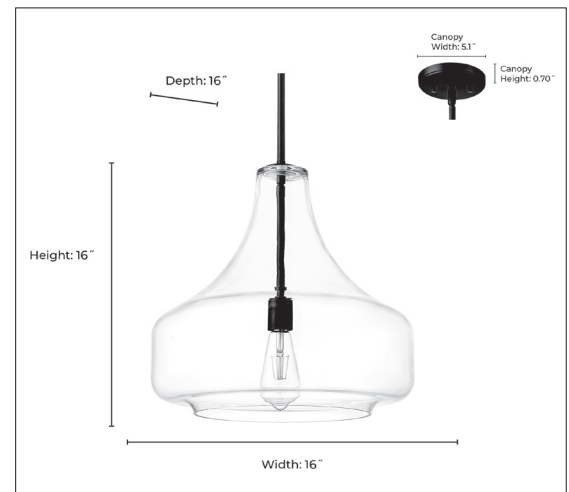

20301 VB

Millennium Lighting
105 Declaration Drive
McDonough, GA 30253
www.millenniumlighting.com