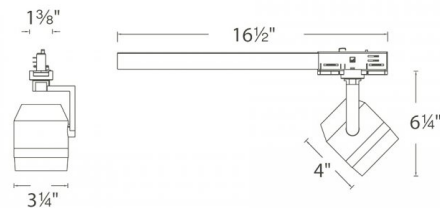

FINISHES:

LINE DRAWING: