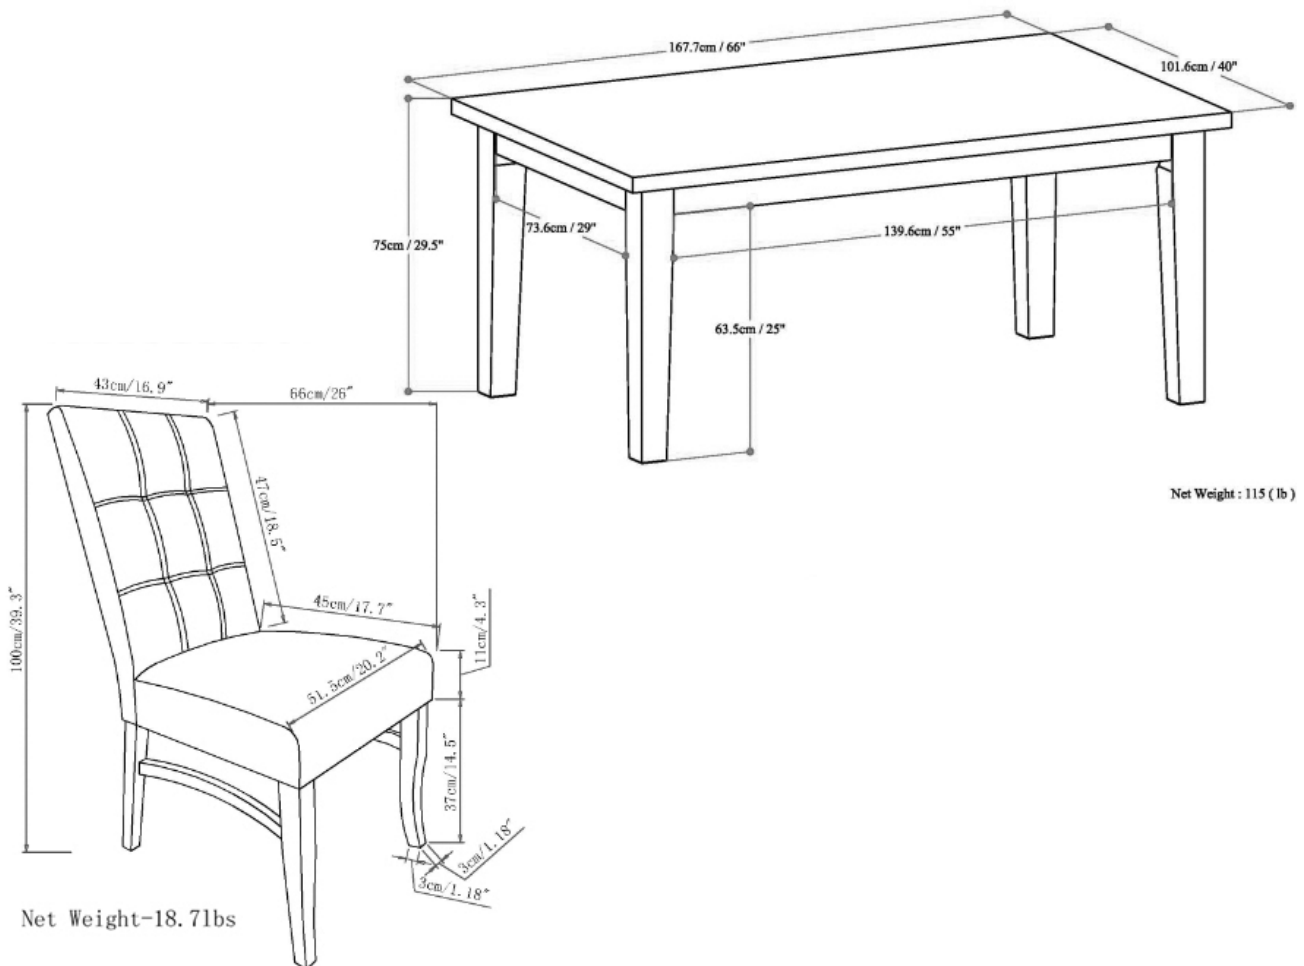

SIMPLI™
H O M E

Wyndent Hall™
HOME DECOR
brooklyn + max™

EZRA / HAWTHORNE / KENTVILLE

Ezra 7 Piece Dining Set

MODEL # AXCDS7EZ-GL

**FOR REPLACEMENT PARTS OR HELP WITH
ASSEMBLY PLEASE CONTACT US AT:**

simpli-home.com/customer-support