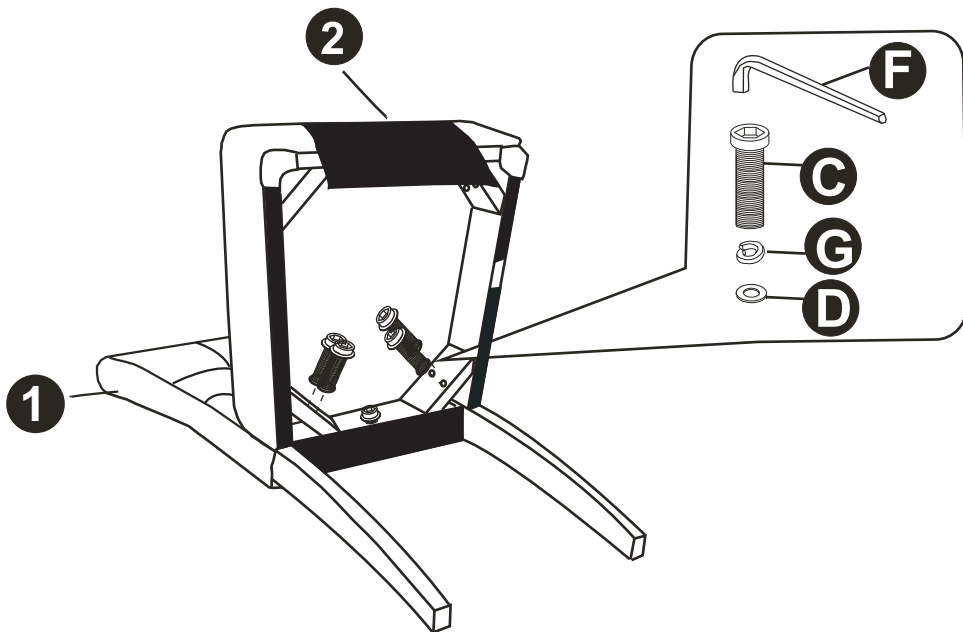

ASSEMBLY

STEP 2

Attach Seat Cushion (2) to Chair Back (1) using Allen Key Screws (C) and four Washers each of (D) and (G).

Use Allen Key (F) to tighten. Do not over-tighten.