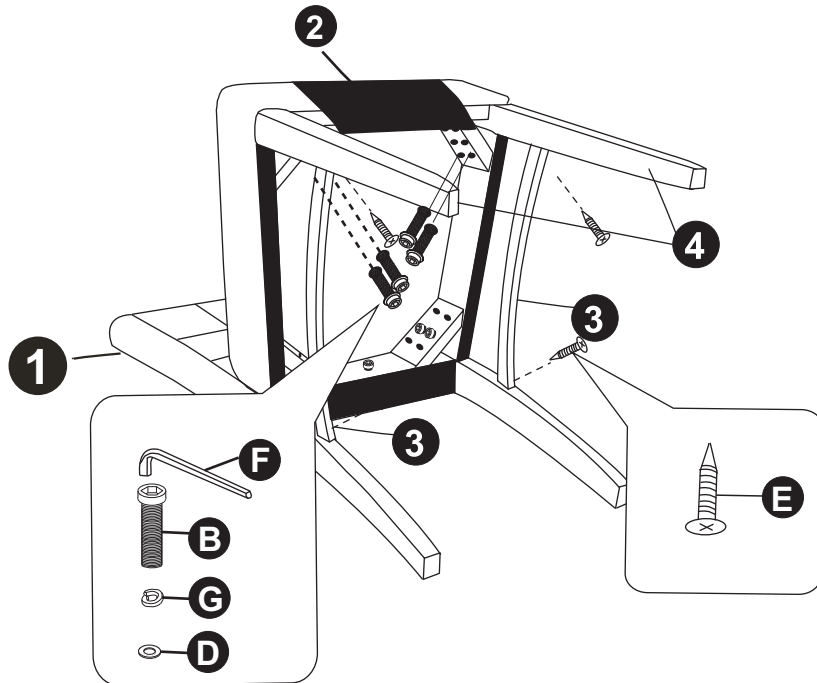

ASSEMBLY

STEP 2

Attach Seat Cushion (2) to Chair Back (1) using Allen Key Screws (C) and four Washers each of (D) and (G).

Use Allen Key (F) to tighten. Do not over-tighten.

ASSEMBLY

STEP 3

Insert Front Legs (4) into Seat Cushion (2) slots.

Align the Stretcher (3) into Chair Back (1) and Front Leg (4).

Attach Front Legs (4) using Allen Key Screws (B) and four Washers each of (D) and (G).

Use Allen Key (F) to tighten. Do not over-tighten.

Attach Stretcher (3) using Allen Key Screws (E) to Front Leg (4) and Chair Back leg (1).