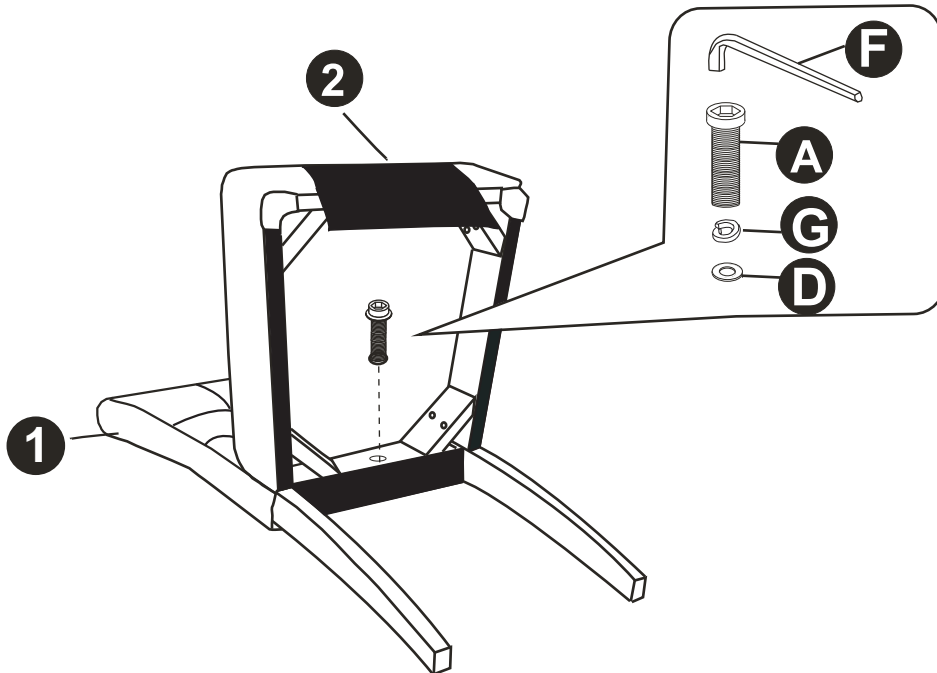

F

ALLEN KEY
QTY 1

G

LOCK WASHER
QTY 9

NEED HELP? For help with assembly or if you are missing a part,
Please call customer service at 1-866-518-0120 ext. 262 (9 am to 4 pm EST)

ASSEMBLY

STEP 1

Align Seat Cushion (2) into pre-drilled holes on Chair Back (1).
Attach Seat Cushion (2) to Chair Back (1) using Allen Key Screw (A)
and one Washer each of (D) and (G).
Use Allen Key (F) to tighten. Do not over-tighten.