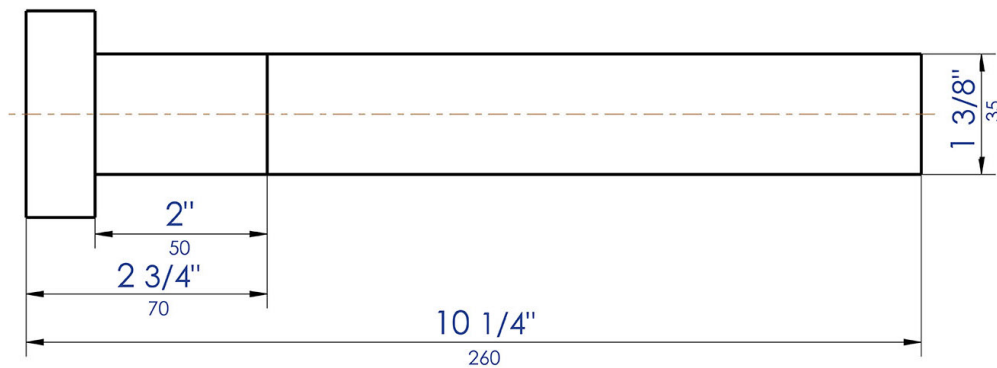

AB7701

Square Foldable Tub Spout

Note: All product dimensions are approximate and should be verified on site prior to installation.
Visit www.ALFIbrand.com for more information.