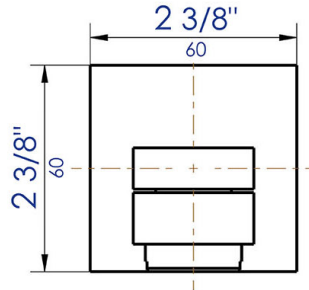

AB7701

Square Foldable Tub Spout

Note: All product dimensions are approximate and should be verified on site prior to installation.
Visit www.ALFIbrand.com for more information.