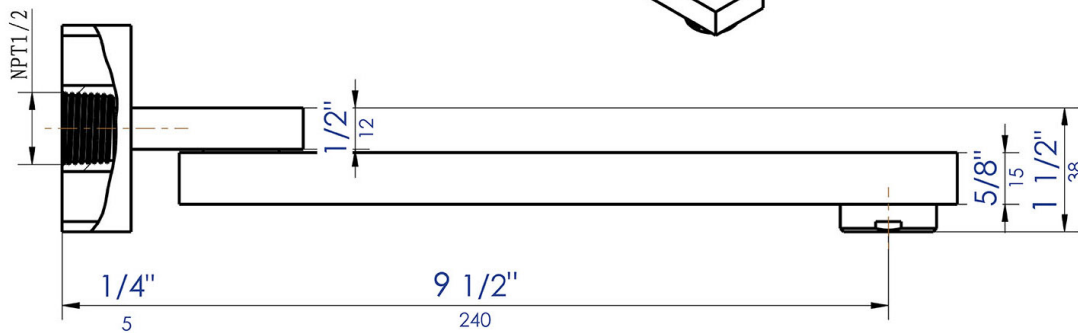

AB7701

Square Foldable Tub Spout

Note: All product dimensions are approximate and should be verified on site prior to installation.
Visit www.ALFIbrand.com for more information.