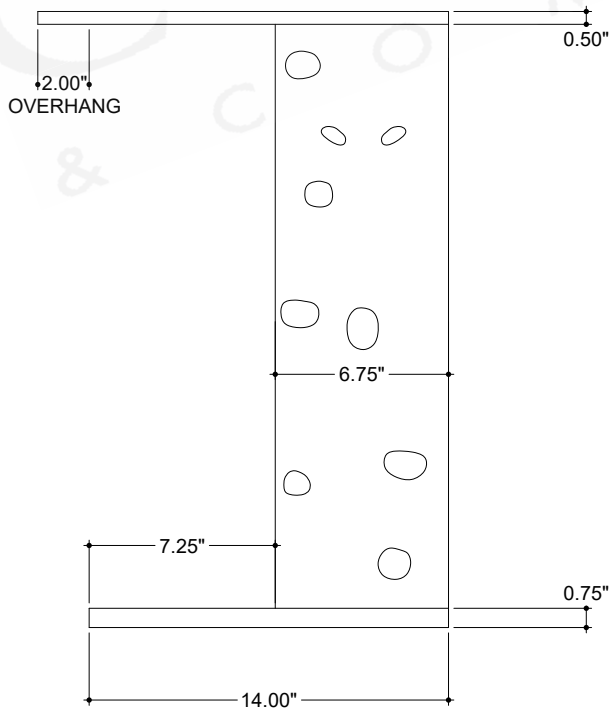

ITEM: 4000-0197

Overall Dimensions

Width: 16"

Depth: 10"

Height: 24"

TOP VIEW

FRONT VIEW

SIDE VIEW