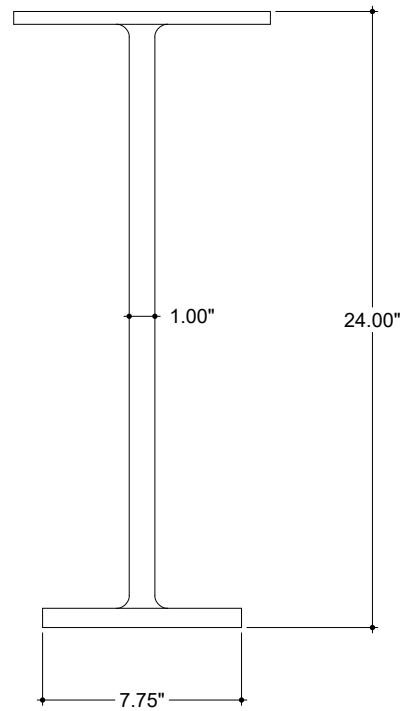

ITEM: 4000-0197

Overall Dimensions

Width: 16"

Depth: 10"

Height: 24"

TOP VIEW

FRONT VIEW

SIDE VIEW