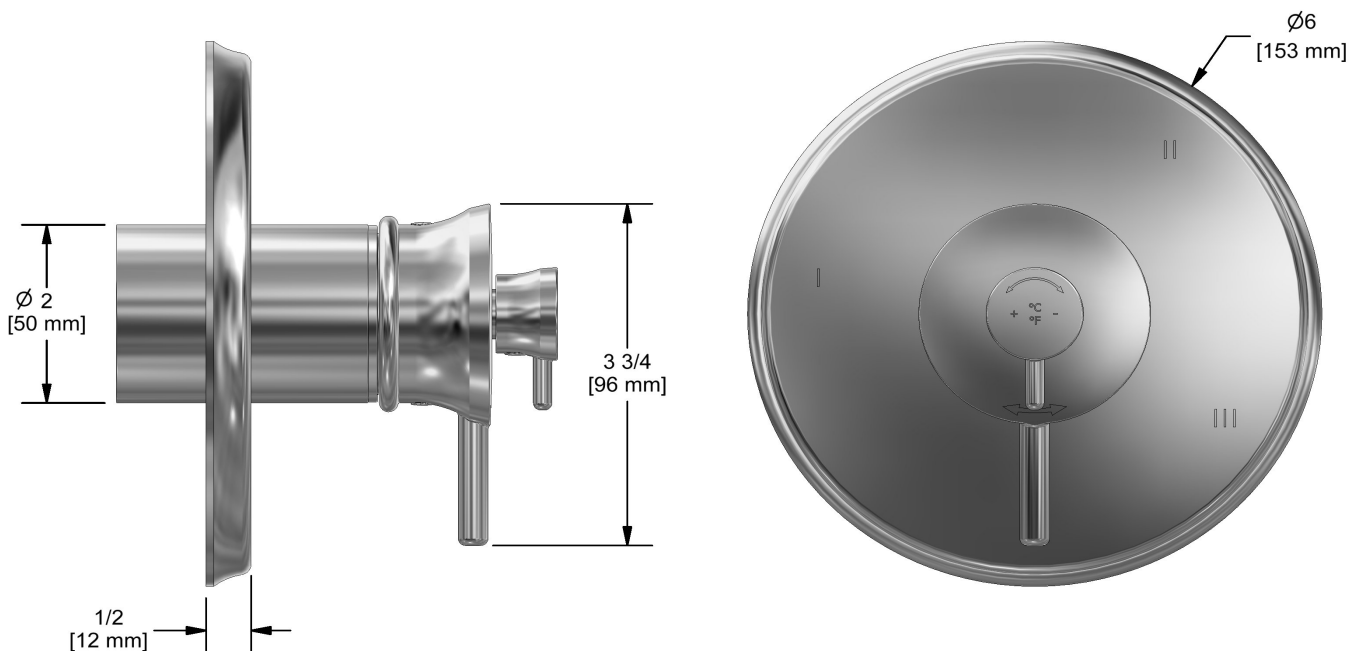

Sizes, models and finishes may differ from those presented.

Warranty

This **Riobel Inc.** product you have purchased carries a Limited Lifetime Warranty on the chrome, PVD finish, blacks and all working parts and is guaranteed from the initial purchase date against all manufacturing defects. All other finishes, including plastic components, are guaranteed for one year. All electric and/or electronic parts are covered by a 5-year limited warranty.

Customer Service

Ontario, West Canada : 888-287-5354 Quebec, Maritimes, United States : 866-473-8442

2020.11.06