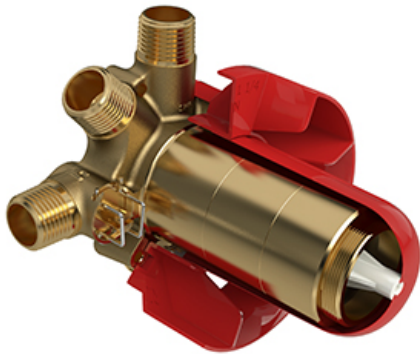

Customer Service

Ontario, West Canada : 888-287-5354 Quebec, Maritimes, United States : 866-473-8442

3-way Type T/P coaxial valve trim
TAT45

Specifications

Descriptions

- 6 positions (OFF, 1, 1 and 2, 2, 2 and 3, 3) share
- R45, R45-SPEX or R45-EX rough required to complete
- Thermostatic/pressure balance coaxial cartridge with check valves
- Trim only

Available flow

- 23 L/min, 6.0 gpm (US) 60psi

Certifications

- CSA B125.1
- ASME A112.18.1
- ASSE 1016
- CMR248 Approval
- ADA

Sizes, models and finishes may differ from those presented.

Warranty

This **Riobel Inc.** product you have purchased carries a Limited Lifetime Warranty on the chrome, PVD finish, blacks and all working parts and is guaranteed from the initial purchase date against all manufacturing defects. All other finishes, including plastic components, are guaranteed for one year. All electric and/or electronic parts are covered by a 5-year limited warranty.

Customer Service

Ontario, West Canada : 888-287-5354 Quebec, Maritimes, United States : 866-473-8442

2020.11.06

3-way Type T/P coaxial valve rough
R45

Specifications

Descriptions

- TXX45XX or TXX47XX trim required to complete
- ½" inlet male NPT or sweat
- Service valves
- Rough only
- Three ½" outlets male NPT or sweat
- Test cap