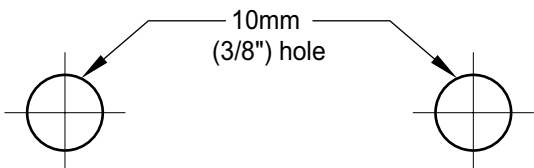

Installation template for Gainsborough Trilock Omni Dummy Single Pull Handle
Suits 35mm to 45mm door thicknesses

Gainsborough

TRILOCK™
BY GAINSBOROUGH

Gainsborough

TRILOCK
BY GAINSBOROUGH

Fit here on door edge

Fit here on door edge

BACKSET 60mm (2 3/8")

Fit here on door edge

Installation template for Gainsborough Trilock Omni Dummy Single Pull Handle
Suits 35mm to 45mm door thicknesses