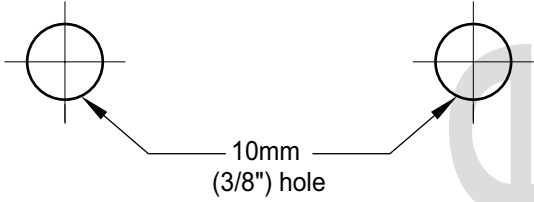

Installation template for Gainsborough Trilock Omni Dummy Single Pull Handle
Suits 35mm to 45mm door thicknesses

Gainsborough

TRILOCK™
BY GAINSBOROUGH

Gainsborough

TRILOCK
BY GAINSBOROUGH

Fit here on door edge

Fit here on door edge

BACKSET 60mm (2 3/8")

Fit here on door edge

Installation template for Gainsborough Trilock Omni Dummy Single Pull Handle
Suits 35mm to 45mm door thicknesses