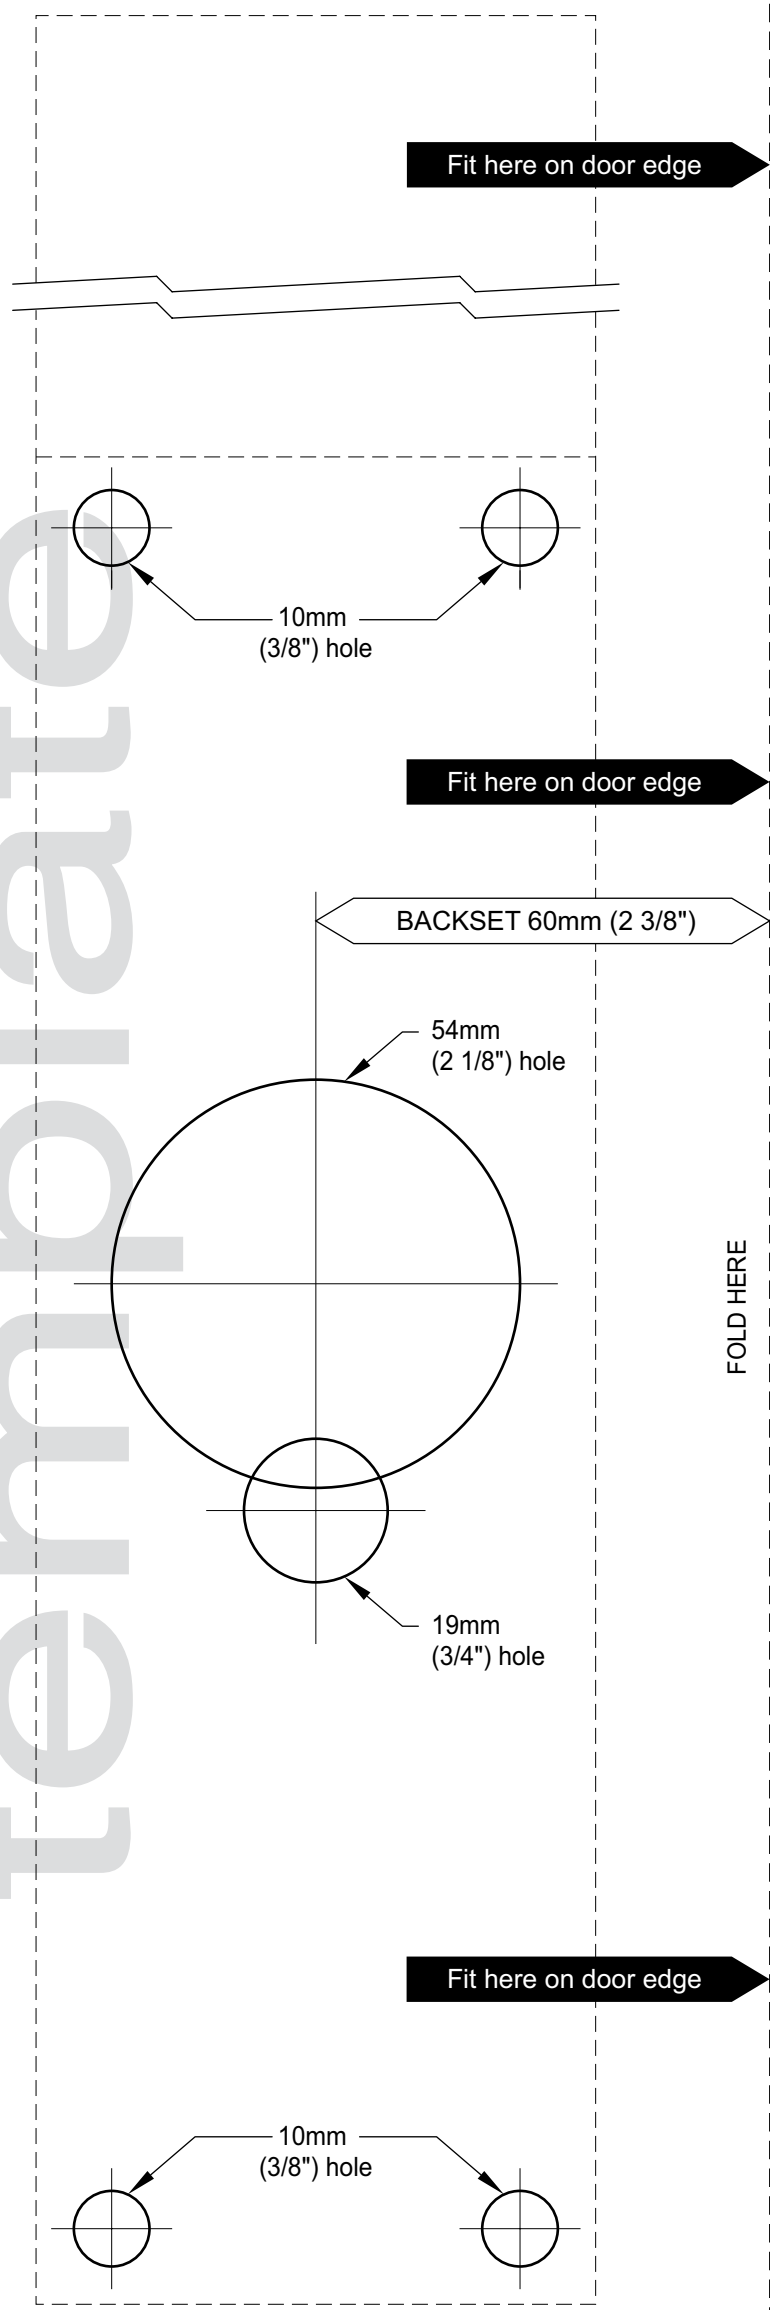

Installation template for Gainsborough Trilock Omni Dummy Single Pull Handle
Suits 35mm to 45mm door thicknesses

Gainsborough

TRILOCK™
BY GAINSBOROUGH

Gainsborough

TRILOCK
BY GAINSBOROUGH

Fit here on door edge

Fit here on door edge

BACKSET 60mm (2 3/8")

Fit here on door edge

Installation template for Gainsborough Trilock Omni Dummy Single Pull Handle
Suits 35mm to 45mm door thicknesses