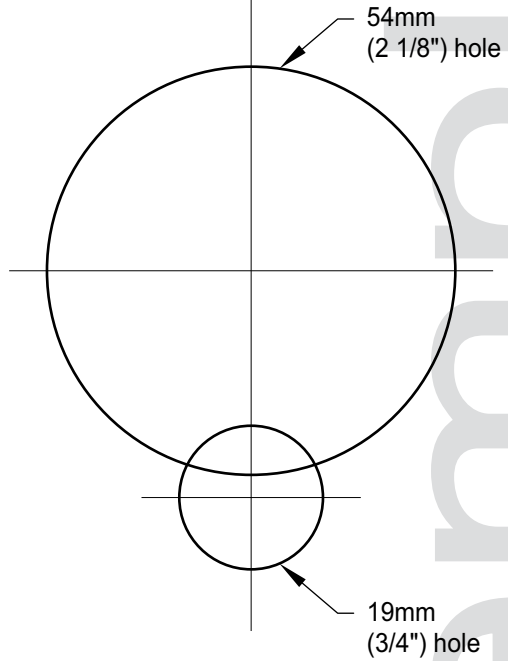

Installation template for Gainsborough Trilock Omni Dummy Single Pull Handle
Suits 35mm to 45mm door thicknesses

Gainsborough

TRILOCK™
BY GAINSBOROUGH

Gainsborough

TRILOCK
BY GAINSBOROUGH

Fit here on door edge

Fit here on door edge

BACKSET 60mm (2 3/8")

Fit here on door edge

Installation template for Gainsborough Trilock Omni Dummy Single Pull Handle
Suits 35mm to 45mm door thicknesses