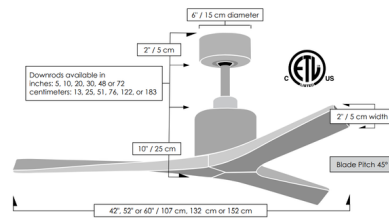

Shown in matte black / walnut tone

Specifications

BLADE COLOR	Walnut Tone
BODY FINISH	Matte Black
WATTAGE	N/A
DIMMER	N/A
DIMENSIONS	60"W x 22"H
BULB	N/A
COUNTRY OF ORIGIN	China

CLICK TO VIEW PRODUCT

Notes: