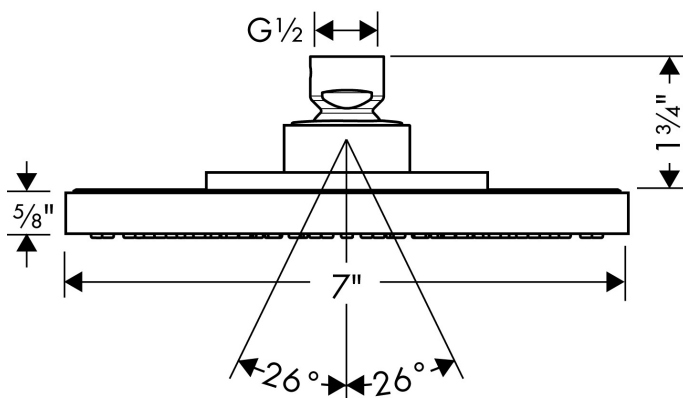

Brand	hansgrohe
Art. Name	Raindance S Showerhead 180 1-Jet Rain, 2.5 GPM
Art. Nr.	26922821
Surface	brushed nickel
Pos.	1

Product Picture

Drawing

Technology

Features

- Spray modes: Rain
- 107 no-clog spray channels
- Fully-finished matching spray face