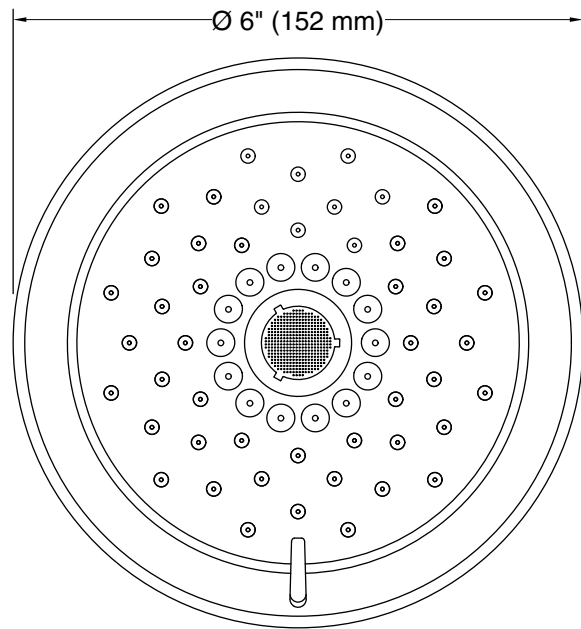

### Installation

- Shower arm and flange sold separately
- 1/2"-14 NPT connection.
- Wall-mount

### Recommended Products/Accessories

- K-7397 Shower Arm and Flange
- K-7395 Shower Arm and Flange

### Technical Information

All product dimensions are nominal.