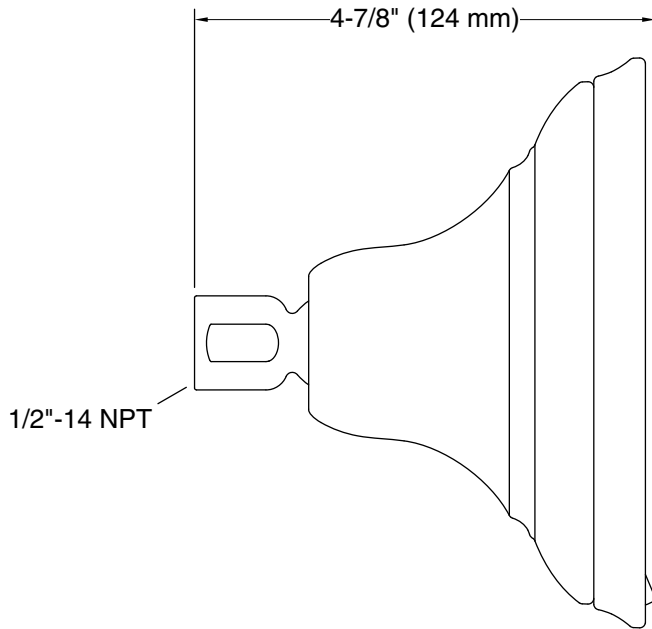

### Installation

- Shower arm and flange sold separately
- 1/2"-14 NPT connection.
- Wall-mount

### Technical Information

All product dimensions are nominal.