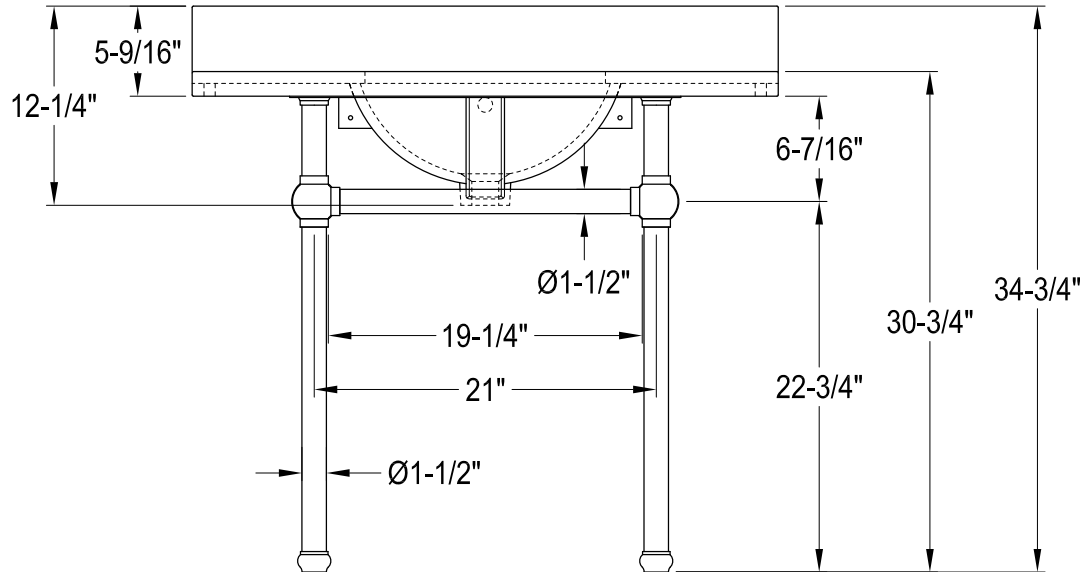

KVPK3630KBB0,1,5,6,7,8

36" Console Sink with Brass Legs & Shelf

VXHSB21180,1,5,6,7,8