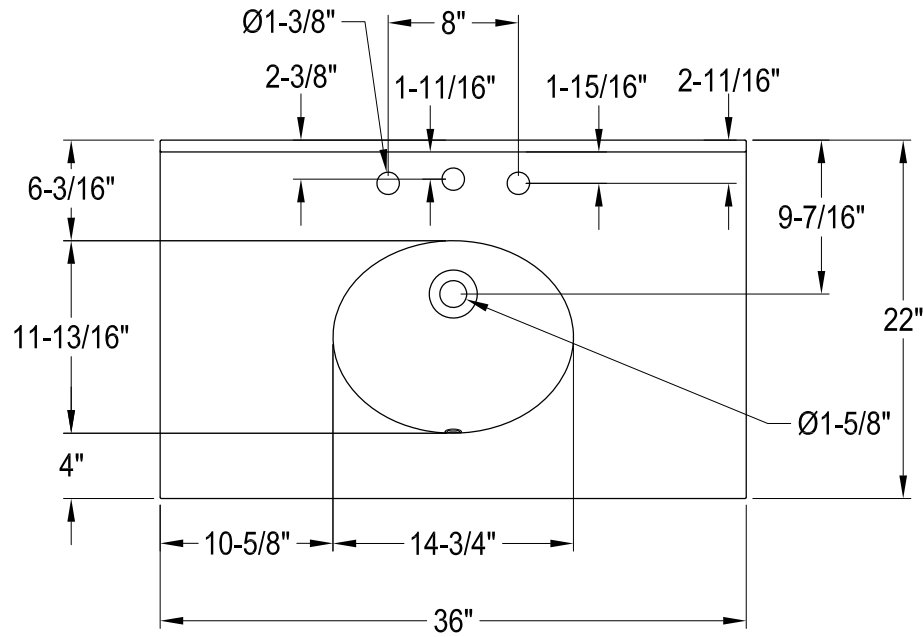

KVPK3630KBB0,1,5,6,7,8

36" Console Sink with Brass Legs & Shelf

VXHSB21180,1,5,6,7,8