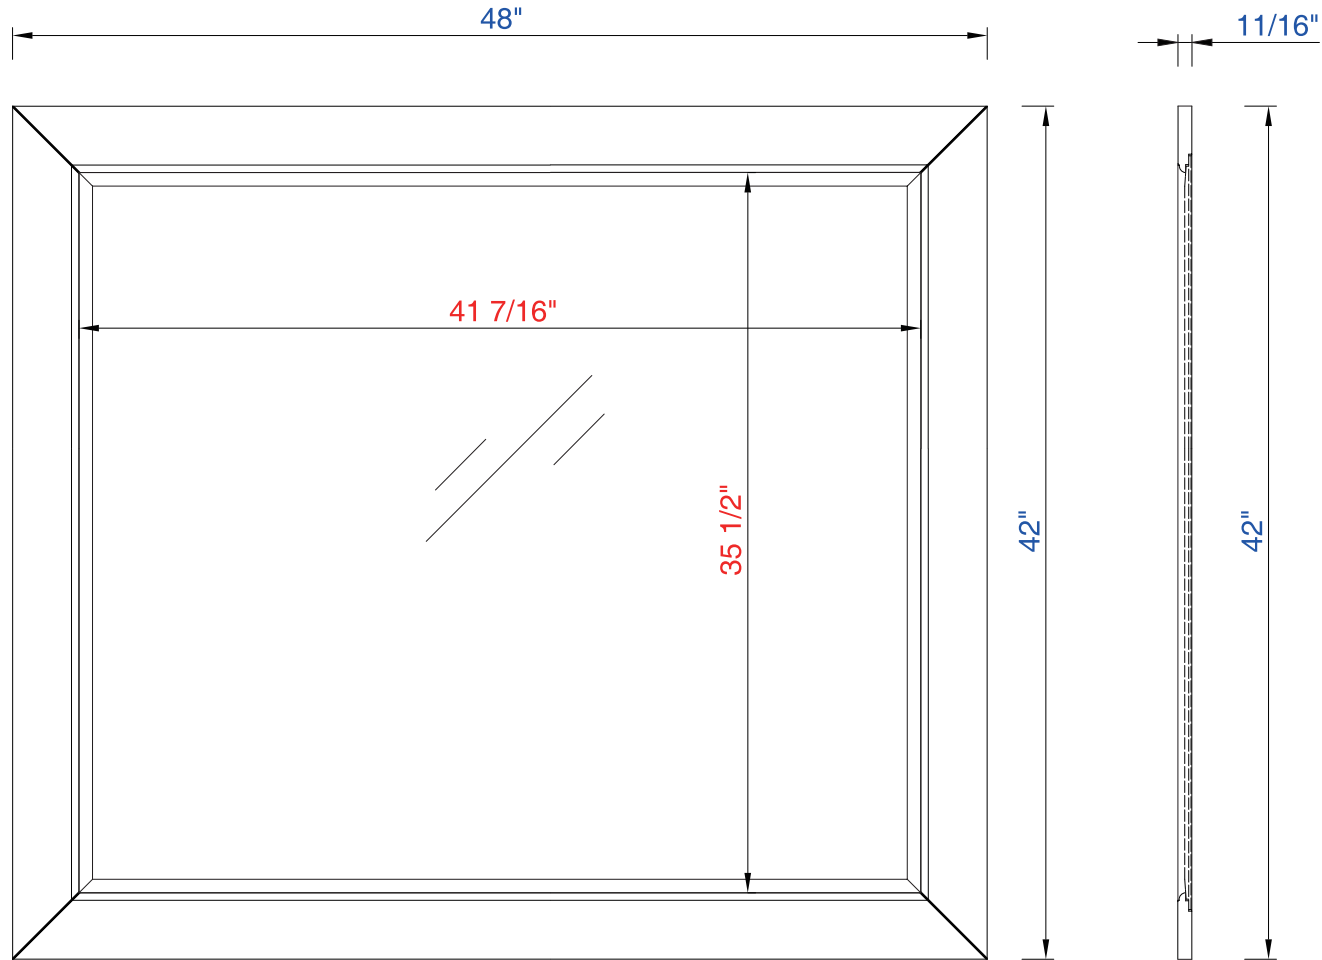

48"

Item Number:

305-M48-WWW

JAMES MARTIN

VANITIES™

Chicago 48" Mirror

Diagrams with Dimensions  
page 01 of 01

1219mm

Item Number:  
305-M48-WWW

JAMES MARTIN

VANITIES™

Chicago 1219mm Mirror

Diagrams with Dimensions  
page 01 of 01