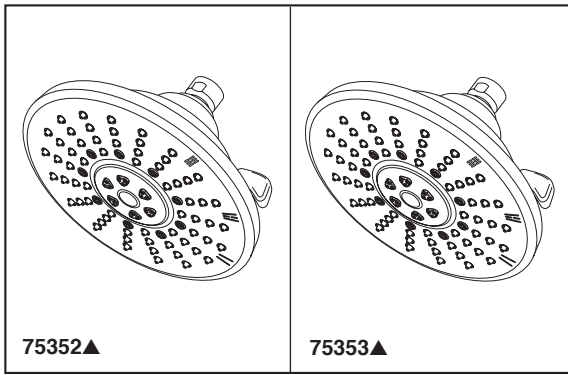

CLASSIC SHOWERHEADS

- 3 Setting Showerhead
- 8" Spray Face Diameter

Submitted Model No.: _____

Specific Features: _____

75352 2.5 GPM Showerhead

 Full Body Spray
 Full Spray w/ Massage
 Massaging Spray

75353 2.5 GPM Showerhead

 Full Body Spray
 Full Spray w/ Massage
 Massaging Spray

STANDARD SPECIFICATIONS

- 3 spray settings.
- Easy turn lever to switch between modes.
- 8" spray face diameter.
- Touch-Clean® nozzles to remove mineral deposits.
- Maximum 2.50 at 80 psi, 9.5 L/min @ 550 kPa