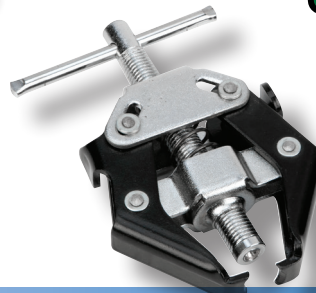

1 INCH BAR
TOP HOLE

3 INCH BAR
7th HOLE

1 INCH BAR
16th HOLE

3 INCH BAR
23rd HOLE

★**UPDATED**★

Item ID #	Description	Peg Qty
W30C	3 in. Stick-On Blind Spot Mirror	2
W233	Extended Scraper	2
W942	6 pc. Hook & Pick Set	2
W943	4 pc. Hose Remover Set	2
W1259	Telescoping Mirror (Large)	2
W1262C	Telescoping Swivel Mirror	2
W1676	2-in-1 Battery Terminal Wrench	2
W1930	Lighted Magnetic Pickup Tool	2
W1934	2 pc. Lighted Inspection Tool Set	2
W1935	3 pc. Lighted Pick-up Tool Kit	2
W2966	5 pc. Screw Extractor Set	2

Item ID #	Description	Peg Qty
W80562	5 pc. Tapered Extractor Set	2
W80635	5 pc. Bolt Extractor Set	2
W80645	Door Upholstery Tool	2
W80646	Door/Window Handle Clip Tool	2
W80749	4 pc. Double Ended Pick & Hook	2
W80750	2 pc. Specialty Pick Set	2
W83202	1/4 in. to 3/4 in. Stud Extractor	2
W87120	Battery Term, Wiper Arm Puller	2
W88030	Heavy Duty Nut Splitter	2
W88031	Heavy Duty Nut Splitter	2
W89203	Computer Memory Keeper	2

Item ID #	Description	Peg Qty
W59761SCH	Welcome Packet for W59761	1
W59621	24 in. x 1 in. Cross Bar - Black	2
W59623	24 in. x 3 in. Cross Bar - Black	2
W90000	Plastic Display Board 24 x 32	1
W91029	2 in. Flip Scan Bar Hook	27
W91028	2 in. Scan Tag Label Holder	27