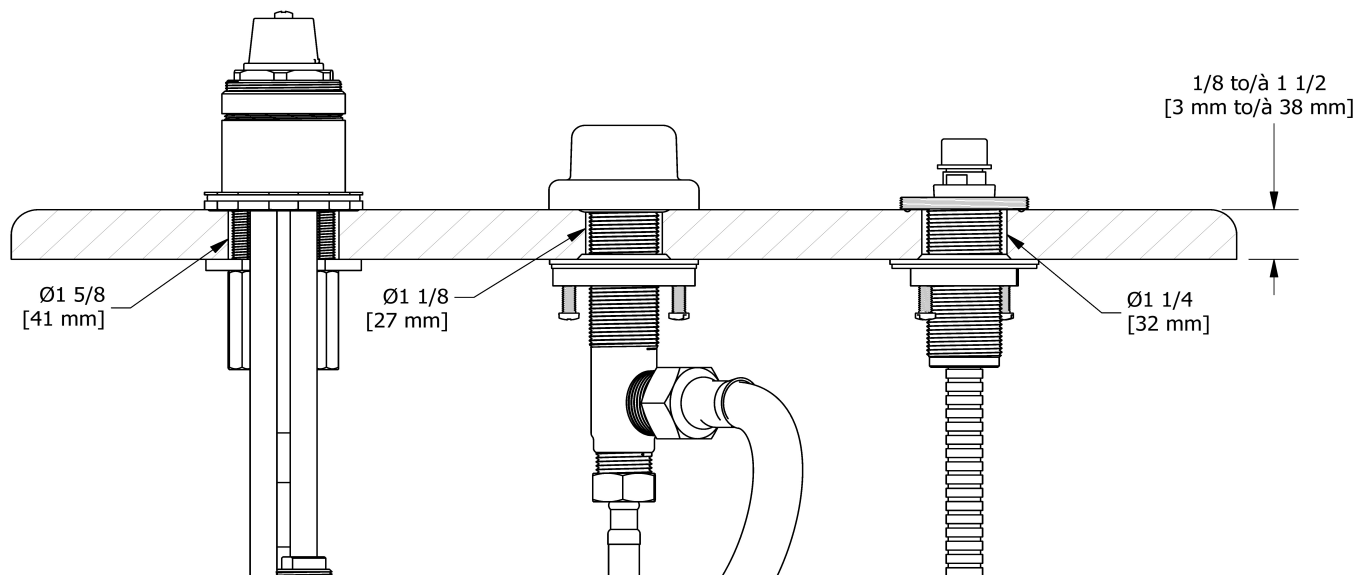

Les dimensions, les modèles et les finis présentés peuvent différer.

Garantie

Le produit **Riobel Inc.** que vous venez d'acquérir est couvert par une garantie À VIE limitée contre tout vice de fabrication sur les pièces et les finis chrome, PVS et noirs et toutes les pièces actives à partir de la date d'achat. Les autres finis, notamment les plastiques, sont garantis un an. Tous les composants électriques et électroniques sont couverts par une garantie limitée de 5 ans.

Service à la clientèle

Ontario, Ouest Canadien : 888-287-5354 Québec, Maritimes, États-Unis : 866-473-8442

2020.11.23