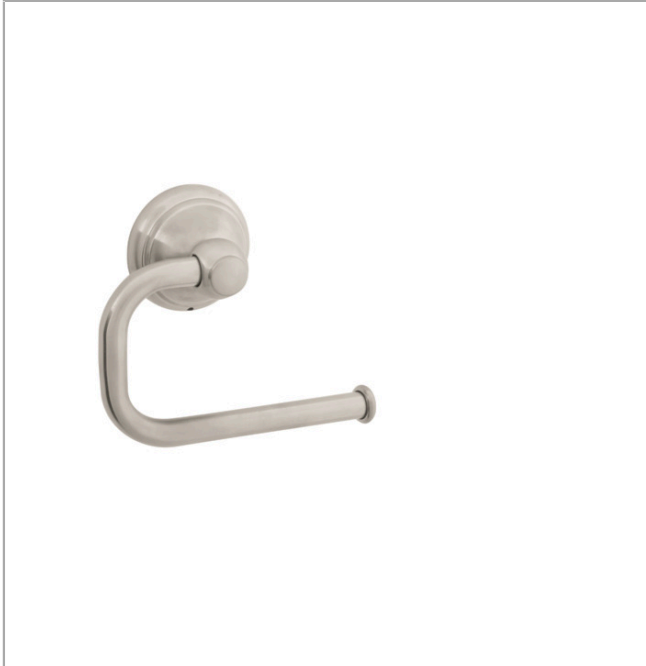

C Accessories
Toilet Paper Holder

Finishes : **brushed nickel** Part no. : **06093820**

Description

Features

- Brass
- Wall-mounted
- Metal holder

Item details

List Price \$ 144.00

Product image

Scale drawing

C Accessories

Toilet Paper Holder

Finishes : brushed nickel Part no. : 06093820

Exploded drawing

Year of production: >01/04

C Accessories

Toilet Paper Holder

Finishes : **brushed nickel** Part no. : **06093820**

Spare parts list

Year of production: >01/04

Pos.	Description	Part no.	Price	PU
1	support element	96341000	-	1
2	mounting set	40915000	-	1