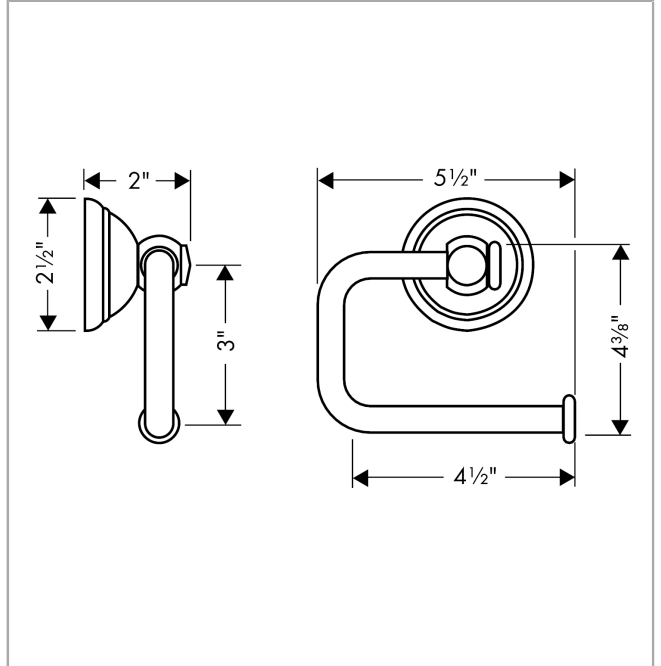

C Accessories
Toilet Paper Holder

Finishes : **brushed nickel** Part no. : **06093820**

Description

Features

- Brass
- Wall-mounted
- Metal holder

Item details

List Price \$ 144.00

Product image

Scale drawing

C Accessories

Toilet Paper Holder

Finishes : brushed nickel Part no. : 06093820

Exploded drawing

Year of production: >01/04

C Accessories

Toilet Paper Holder

Finishes : **brushed nickel** Part no. : **06093820**

Spare parts list

Year of production: >01/04

Pos.	Description	Part no.	Price	PU
1	support element	96341000	-	1
2	mounting set	40915000	-	1