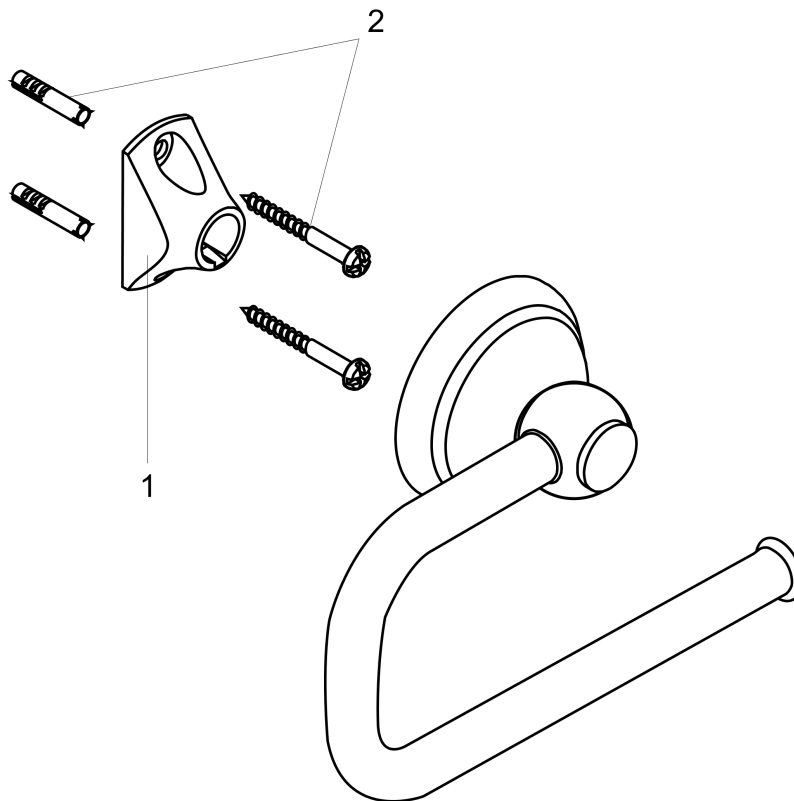

C Accessories
Toilet Paper Holder

Finishes : **brushed nickel** Part no. : **06093820**

Description

Features

- Brass
- Wall-mounted
- Metal holder

Item details

List Price \$ 144.00

Product image

Scale drawing

C Accessories

Toilet Paper Holder

Finishes : brushed nickel Part no. : 06093820

Exploded drawing

Year of production: >01/04

C Accessories

Toilet Paper Holder

Finishes : **brushed nickel** Part no. : **06093820**

Spare parts list

Year of production: >01/04

Pos.	Description	Part no.	Price	PU
1	support element	96341000	-	1
2	mounting set	40915000	-	1