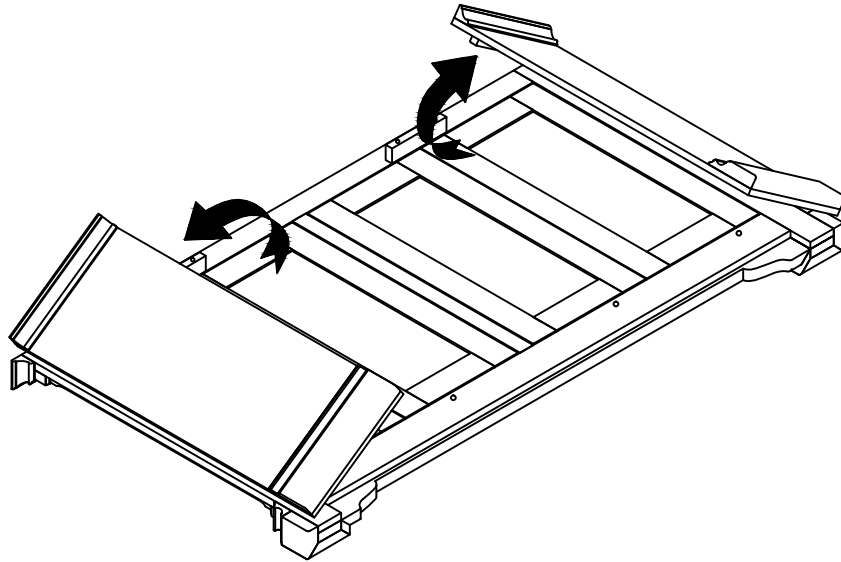

ASSEMBLY INSTRUCTION

ITEM:7228-55007-99 BLACK COLOR FOUR DOOR CABINET

ITEM:7228-55008-95 GREY COLOR FOUR DOOR CABINET

STEP 1