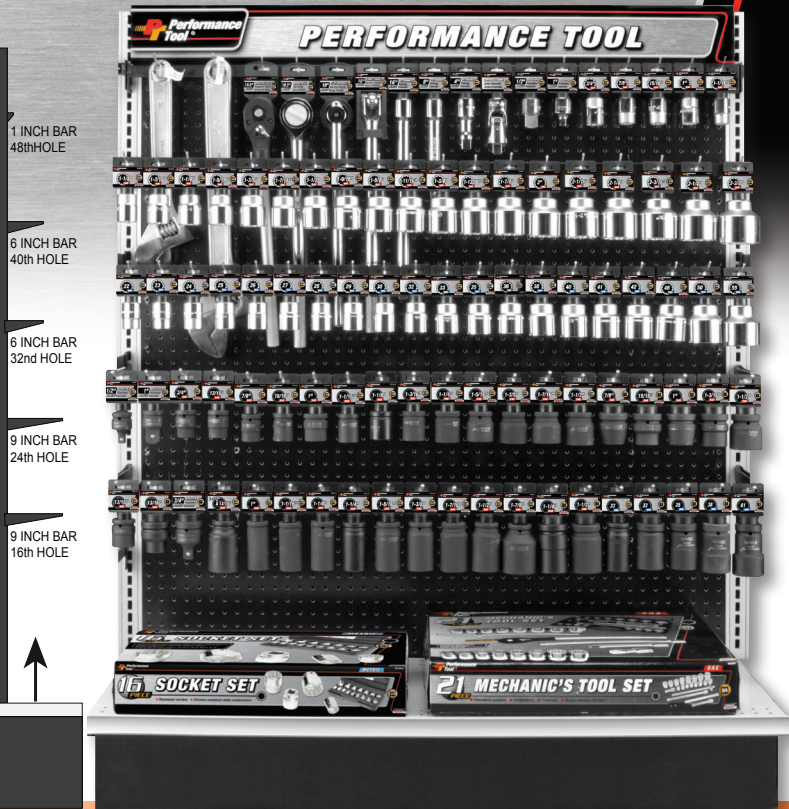

# 3/4 & 1 IN. DR. HEAVY DUTY PROFESSIONAL HAND TOOLS

## 4 W59505B/W FOOT W59508B - BLACK BARS W59508W - WHITE BARS

**PERFORMANCE TOOL**

W418P	W424P	W34100	W34101	W34120	W34121	W34151	W34148	W34144	W34130	W34157	W34158	W34524	W34528	W34530	W34532	W34534										
W34536	W34538	W34540	W34542	W34544	W34546	W34548	W34550	W34552	W34554	W34556	W34558	W34560	W34564	W34566	W34568	W34570	W34572	W34574								
W34822	W34823	W34824	W34825	W34826	W34827	W34828	W34829	W34830	W34832	W34833	W34835	W34836	W34838	W34840	W34842	W34844	W34846	W34850	W34852	W34854						
M765	M780	M740-22	M740-26	M740-28	M740-30	M740-32	M740-34	M740-36	M740-38	M740-40	M740-42	M740-44	M740-46	M740-48	M745-12	M745-14	M745-16	M745-18	M745-20	M745-22	M745-24	M745-26	M745-28	M745-30	M745-32	M745-34
M740-21	M745-13	M785	M782	M742-32	M742-34	M742-36	M742-38	M742-40	M742-42	M742-44	M742-46	M742-48	M1263	M747-20	M747-30	M743-33	W83033	W83035	W83038	W83041	W34906	W34904				