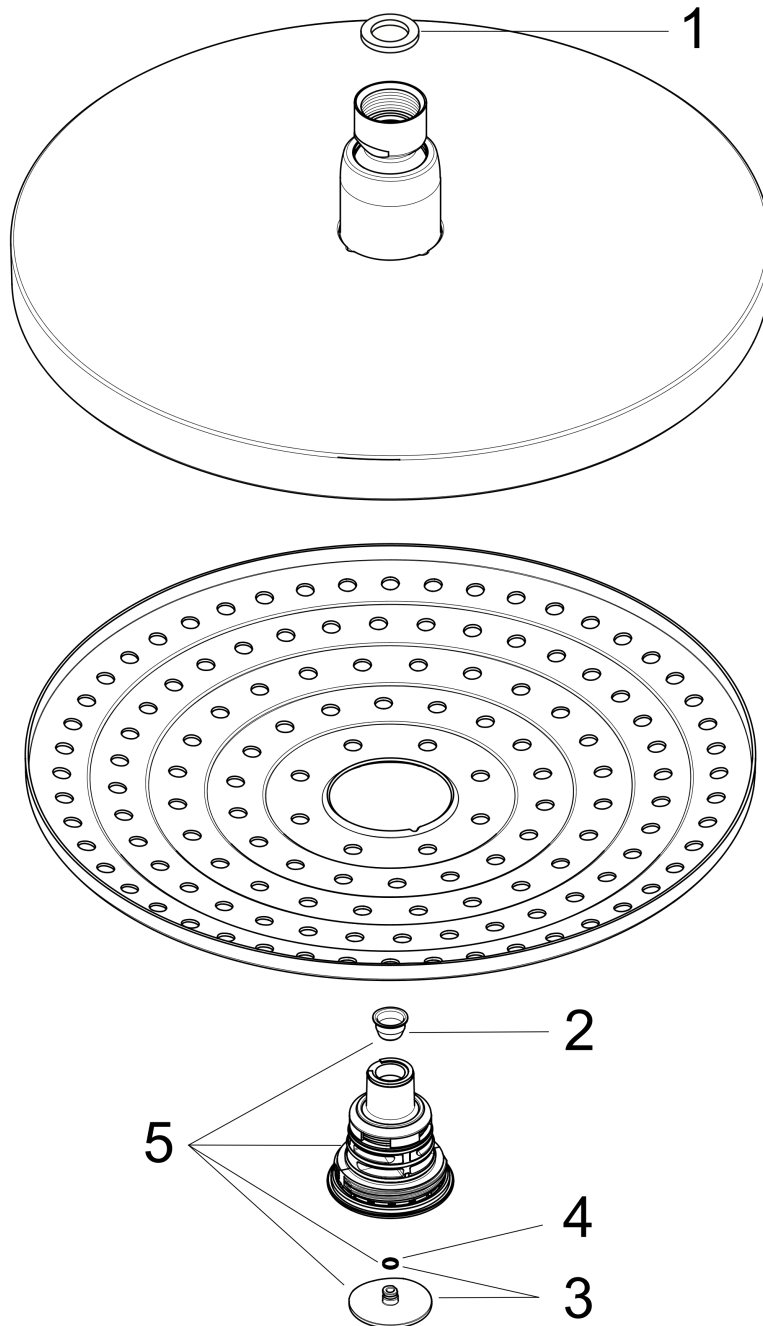

Raindance Select S
Showerhead 240 2-Jet, 1.8 GPM
 Finishes : **chrome** Part no. : **04720000**

Description

Features

- 134 no-clog spray channels
- Spray modes: RainAir, Rain
- Flow: 1.8 GPM (6.8 L/Min)
- Select button for comfortable alternation of spray modes
- Fully-finished matching spray face
- Spray face removable for cleaning

Item details

List Price \$ 560.00

Technology

Compliance

Product image

Scale drawing

Raindance Select S
Showerhead 240 2-Jet, 1.8 GPM
Finishes : **chrome** Part no. : **04720000**

Exploded drawing

Year of production: >01/18

Raindance Select S
Showerhead 240 2-Jet, 1.8 GPM
 Finishes : **chrome** Part no. : **04720000**

Spare parts list

Year of production: >01/18

Pos.	Description	Part no.	Price	PU
1	seal	98058000	-	1
2	filter	97735000	-	1
3	cover	98344000	-	1
4	O-ring 3x1	98384000	-	1
5	selector assy	93092000	-	1