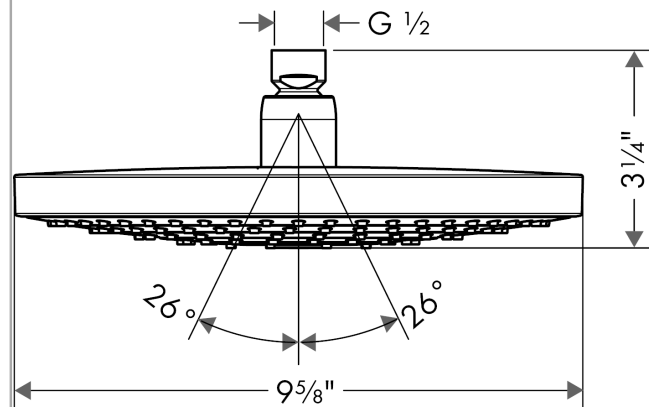

Raindance Select S
Showerhead 240 2-Jet, 1.8 GPM
 Finishes : **chrome** Part no. : **04720000**

Description

Features

- 134 no-clog spray channels
- Spray modes: RainAir, Rain
- Flow: 1.8 GPM (6.8 L/Min)
- Select button for comfortable alternation of spray modes
- Fully-finished matching spray face
- Spray face removable for cleaning

Item details

List Price \$ 560.00

Technology

Compliance

Product image

Scale drawing

Raindance Select S
Showerhead 240 2-Jet, 1.8 GPM
Finishes : **chrome** Part no. : **04720000**

Exploded drawing

Year of production: >01/18

Raindance Select S
Showerhead 240 2-Jet, 1.8 GPM
 Finishes : **chrome** Part no. : **04720000**

Spare parts list

Year of production: >01/18

Pos.	Description	Part no.	Price	PU
1	seal	98058000	-	1
2	filter	97735000	-	1
3	cover	98344000	-	1
4	O-ring 3x1	98384000	-	1
5	selector assy	93092000	-	1