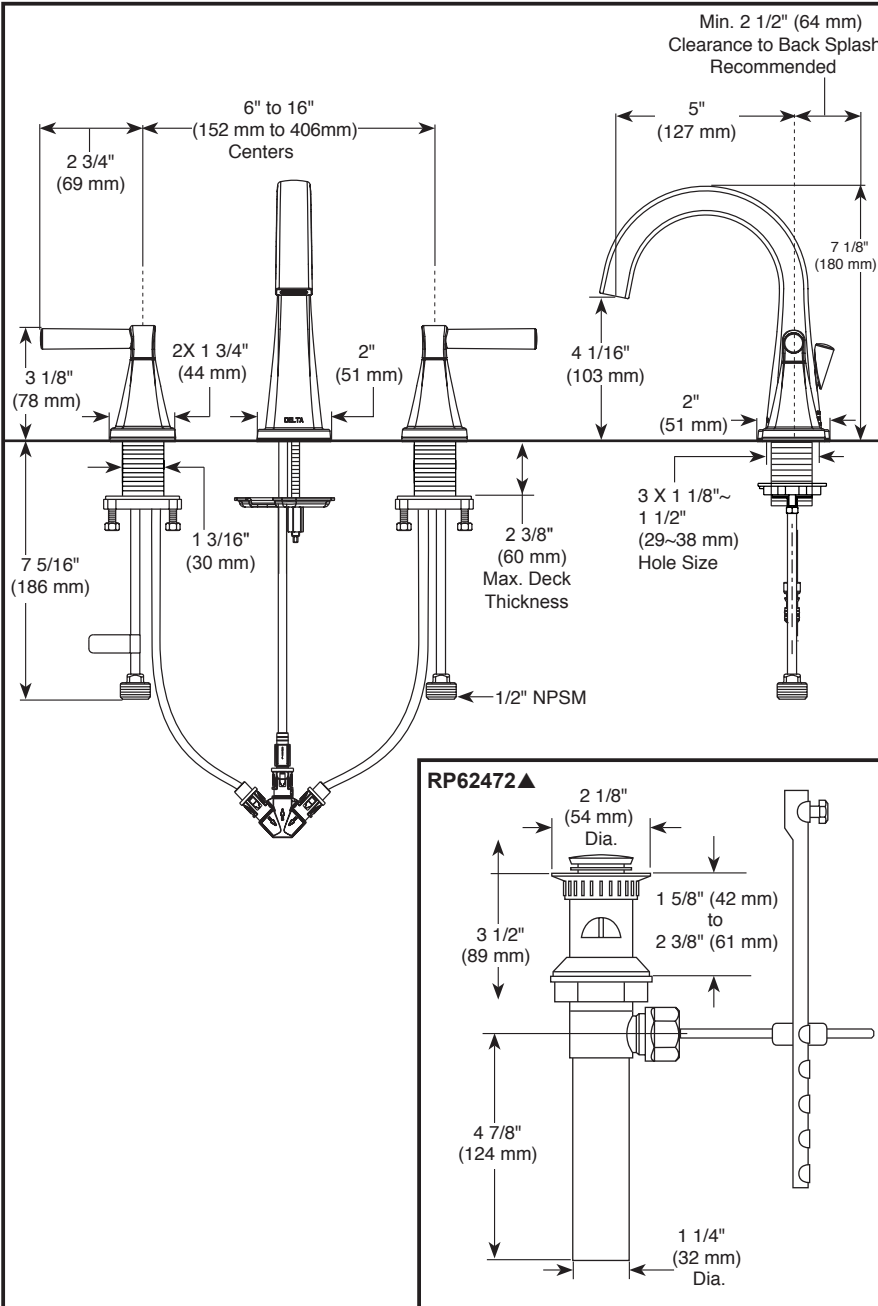

▲ Designate proper finish suffix

Delta reserves the right (1) to make changes in specifications and materials, and (2) to change or discontinue models, both without notice or obligation. Dimensions are for reference only. See current full-line price book or www.deltafaucet.com for finish options and product availability.

DSP-L-35891LF Rev. C

COMPLIES WITH:

- ASME A112.18.1 / CSA B125.1
- ASME A112.18.2 / CSA B125.2

Indicates compliance to ICC / ANSI A117.1 - Valve control only

- EPA WaterSense®

Delta Faucet Company

55 E. 111th Street, Indianapolis, IN 46280
350 South Edgeware Road, St. Thomas, ON N5P 4L1
© 2023 Delta Faucet Company